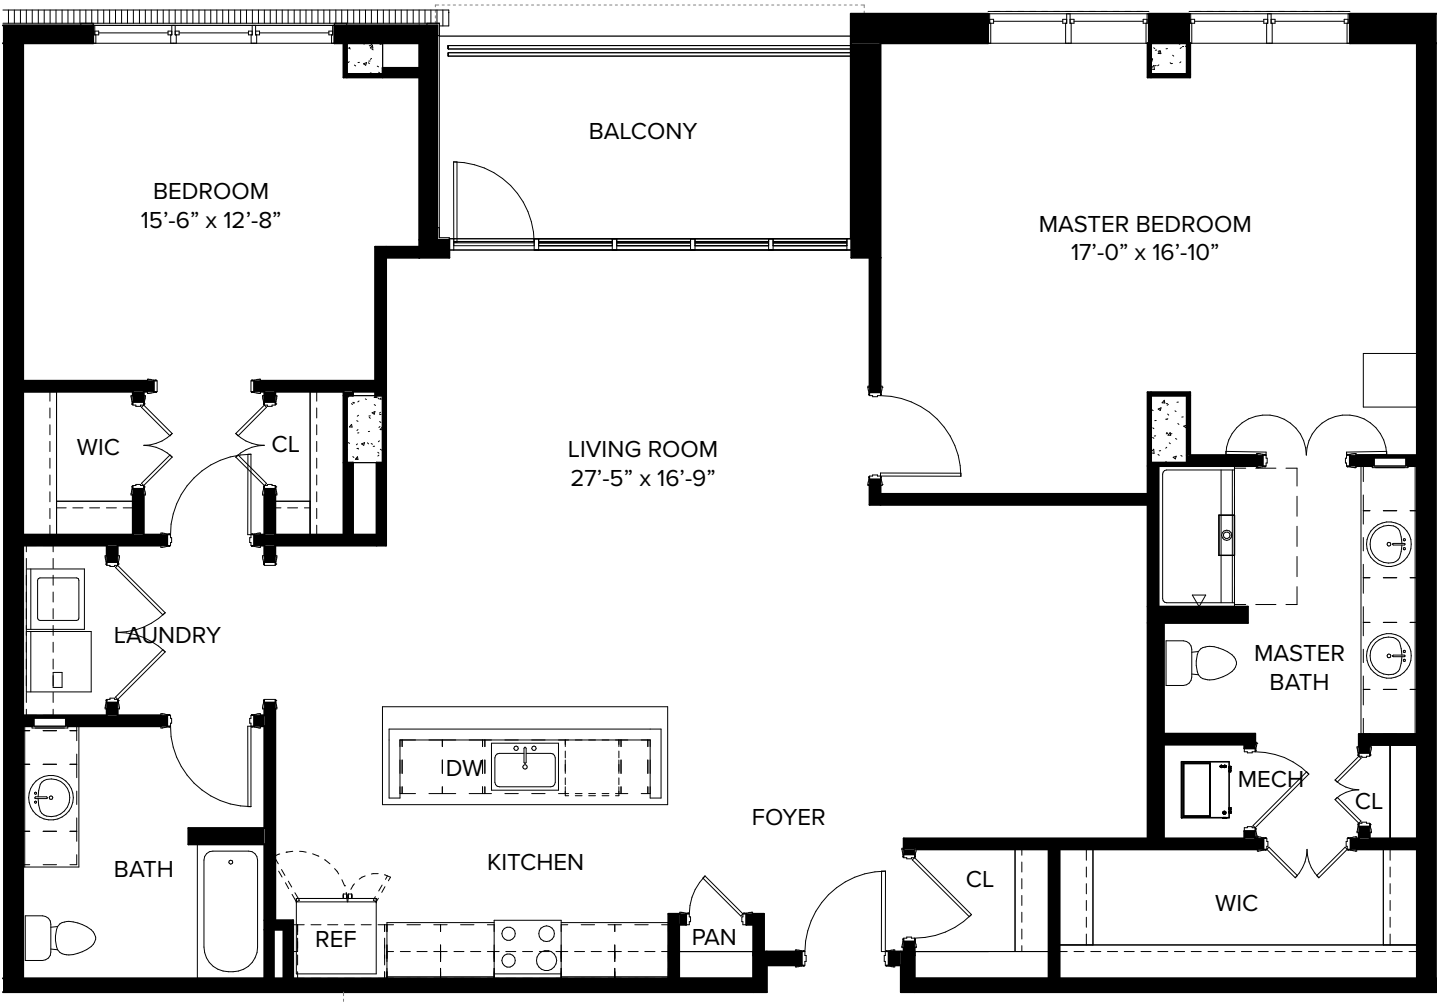

# HopeWell *Trenholm Grande*

1,751 sq. ft. — Two Bedroom + Two Bath

\*Slight variations in floor plans may exist. Not drawn to scale.

STILL HOPES

*Contact us!* Call (803) 739-5040 or visit [stillhopes.org](http://stillhopes.org).