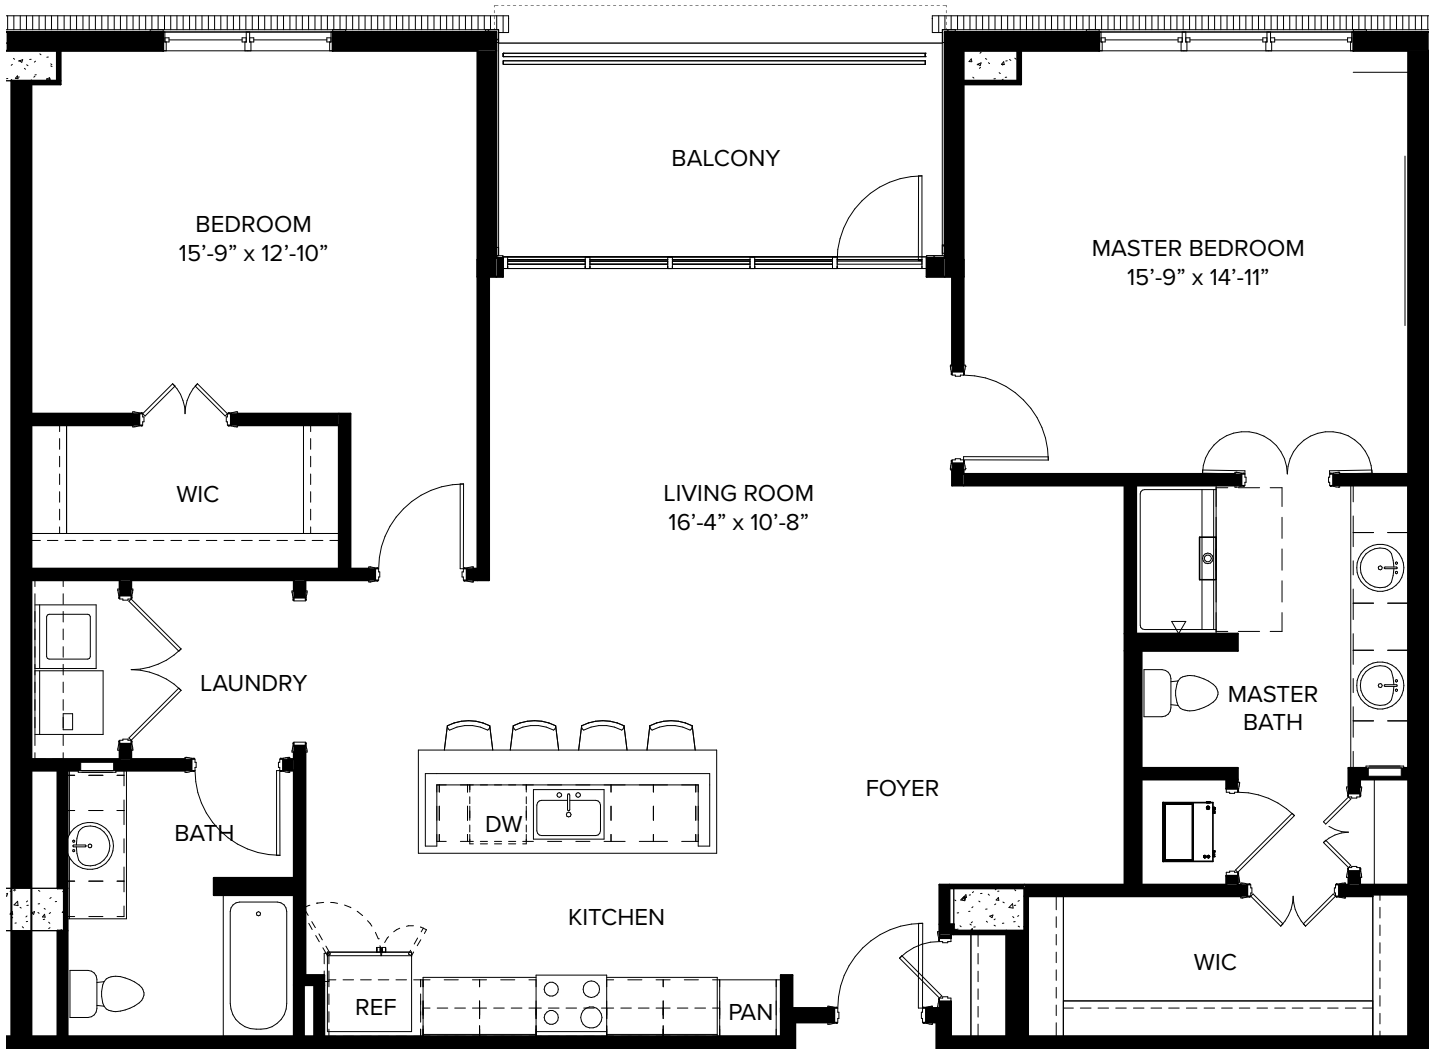

# HopeWell *Trenholm*

1,634 sq. ft. — 2 Bedroom + 2 Bath

\*Slight variations in floor plans may exist. Not drawn to scale.

STILL HOPES

*Contact us!* Call (803) 739-5040 or visit [stillhopes.org](http://stillhopes.org).

*HopeWell Trenholm*

1,634 sq. ft. — 2 Bedroom + 2 Bath

\*Slight variations in floor plans may exist. Not drawn to scale.

STILL HOPES

*Contact us!* Call (803) 739-5040 or visit [stillhopes.org](http://stillhopes.org).