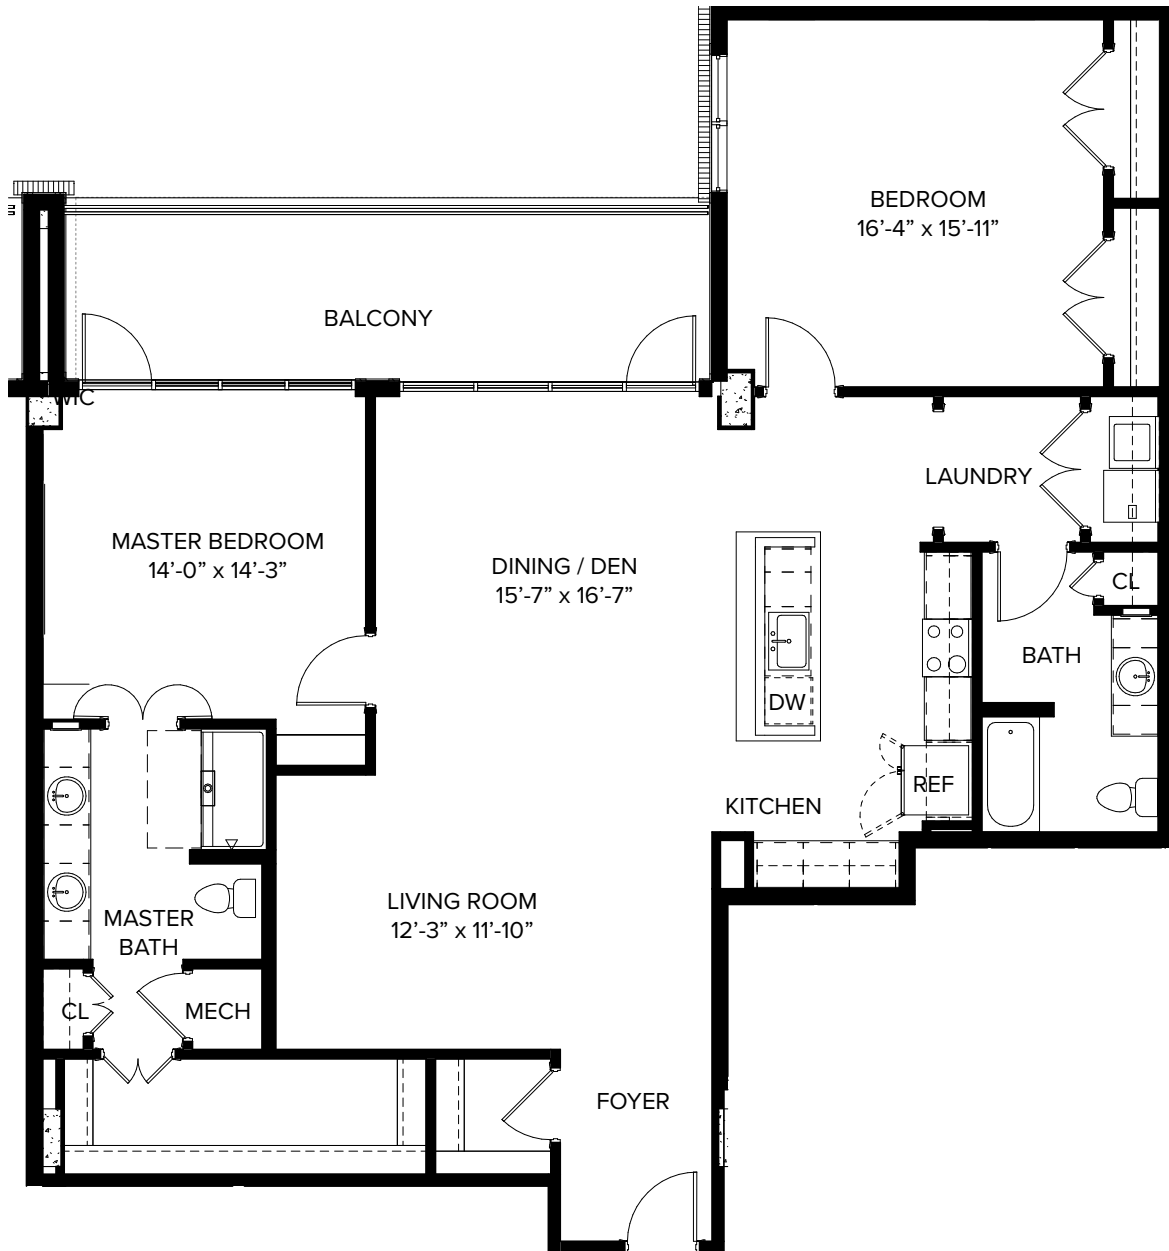

# HopeWell *Gervais*

1,766 sq. ft. — 2 Bedroom + 2 Bath

\*Slight variations in floor plans may exist. Not drawn to scale.

STILL HOPES

*Contact us!* Call (803) 739-5040 or visit [stillhopes.org](http://stillhopes.org).

*HopeWell Gervais*

1,766 sq. ft. — 2 Bedroom + 2 Bath

\*Slight variations in floor plans may exist. Not drawn to scale.

STILL HOPES

*Contact us!* Call (803) 739-5040 or visit [stillhopes.org](http://stillhopes.org).