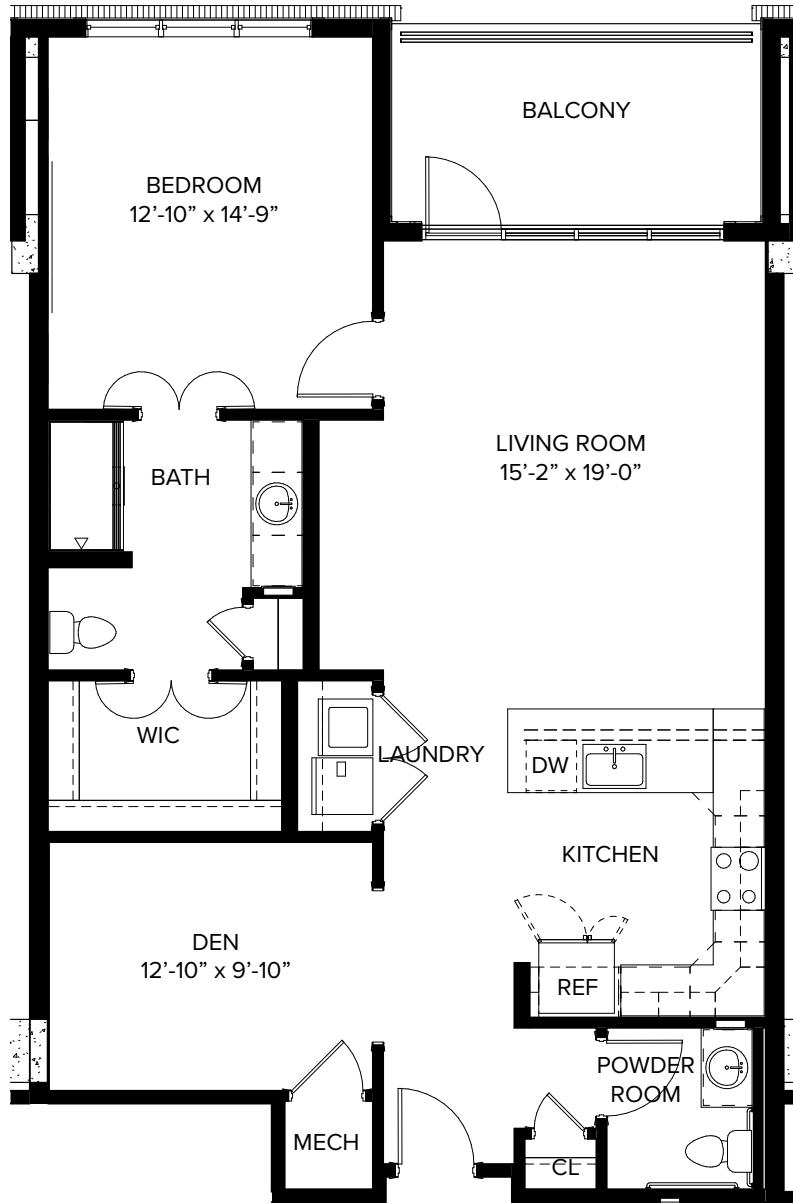

HopeWell Blossom

1,205 sq. ft. — 1 Bedroom + 1.5 Bath

*Slight variations in floor plans may exist. Not drawn to scale.

STILL HOPES

Contact us! Call (803) 739-5040 or visit stillhopes.org.

HopeWell Blossom

1,205 sq. ft. — 1 Bedroom + 1.5 Bath