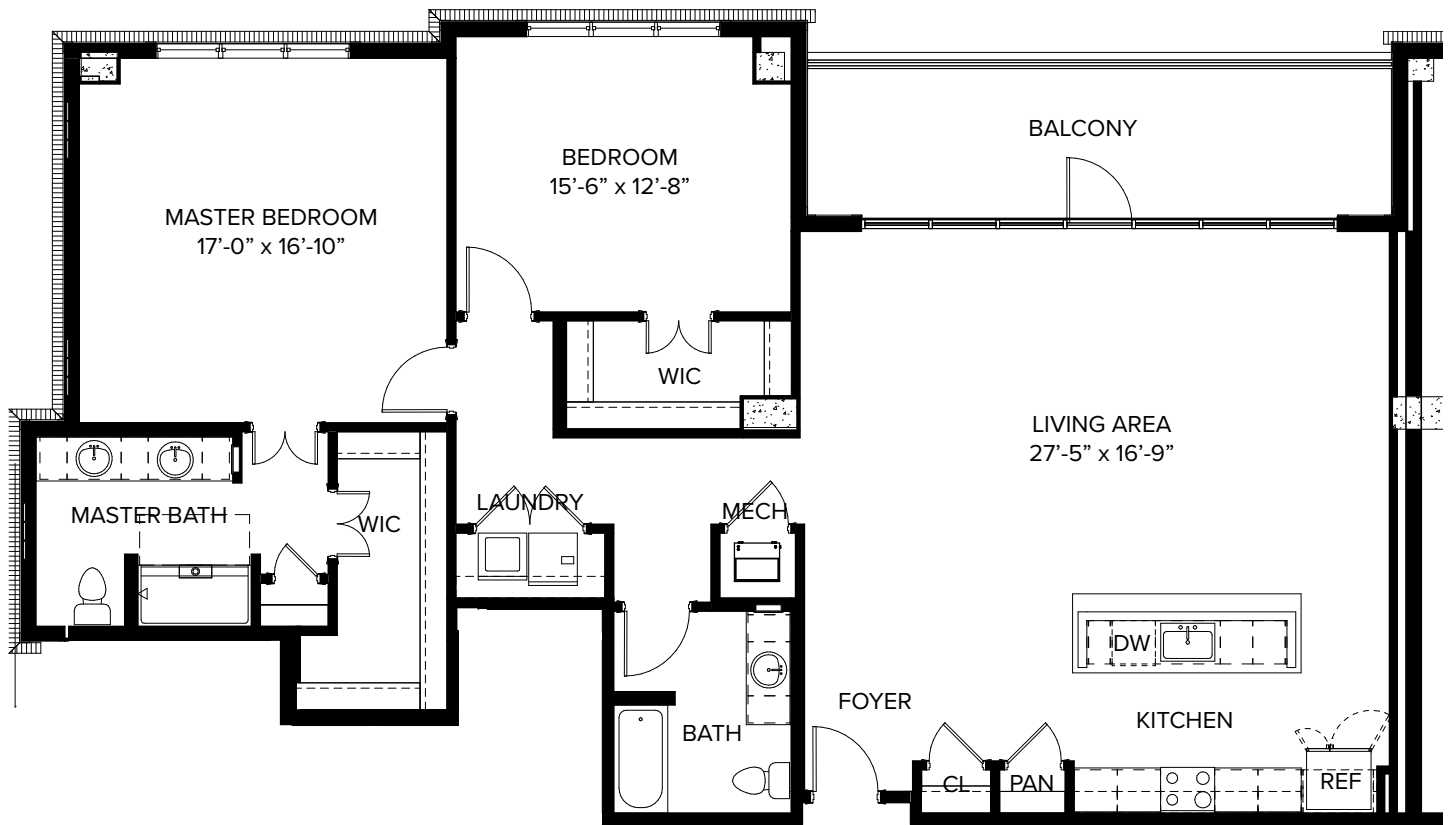

HopeWell Assembly

1,839 sq. ft. — Two Bedroom + Two Bath

*Slight variations in floor plans may exist. Not drawn to scale.

STILL HOPES

Contact us! Call (803) 739-5040 or visit stillhopes.org.

HopeWell Assembly

1,839 sq. ft. — Two Bedroom + Two Bath

*Slight variations in floor plans may exist. Not drawn to scale.

STILL HOPES

Contact us! Call (803) 739-5040 or visit stillhopes.org.