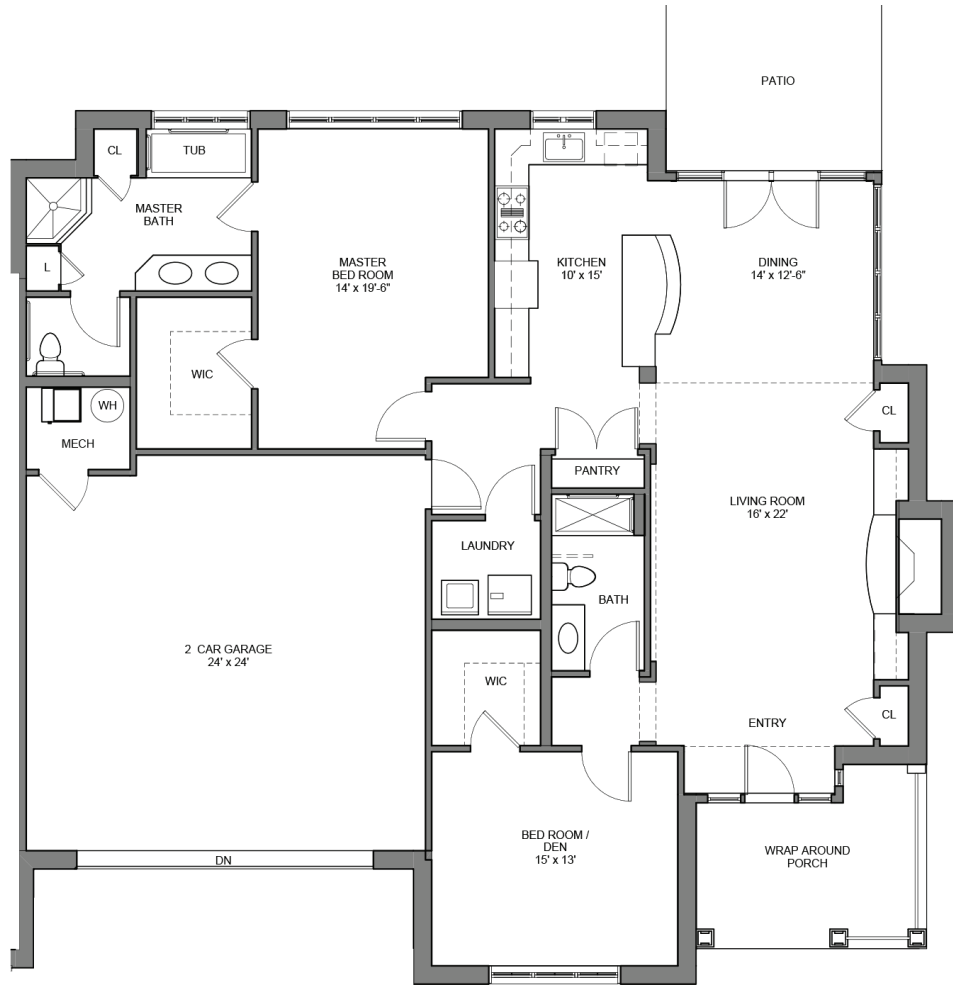

## Sweetfern Cottage

1730 sq. ft. — Two Bedroom + Two Bath

*\*Slight variations in floor plans may exist.  
Not drawn to scale.*

*Contact us!* Call (803) 739-5040 or visit [stillhopes.org](http://stillhopes.org).

# Sweetfern Cottage

1730 sq. ft. — Two Bedroom + Two Bath

*\*Slight variations in floor plans may exist.  
Not drawn to scale.*

*Contact us!* Call (803) 739-5040 or visit [stillhopes.org](http://stillhopes.org).