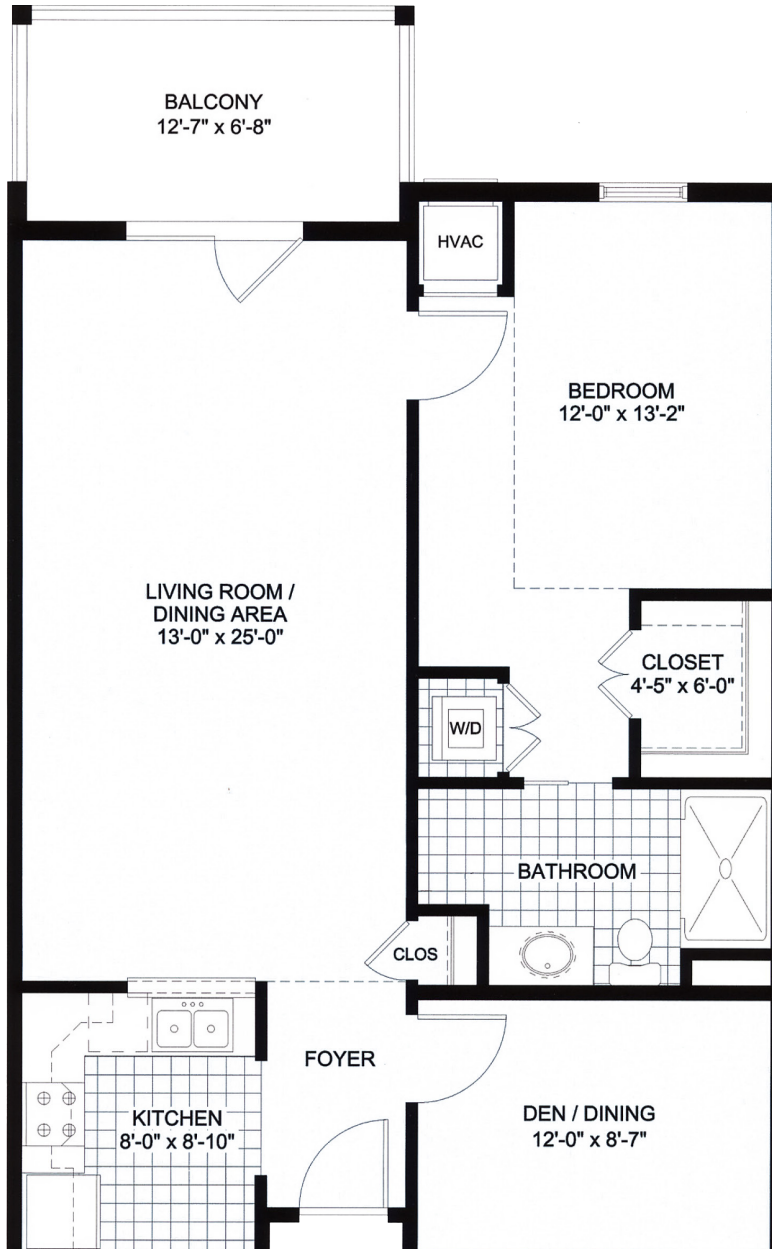

STILL HOPES

Sumter *Apartment*

906 sq. ft. — One Bedroom + One Bath

**Slight variations in floor plans may exist.
Not drawn to scale.*

Contact us! Call (803) 739-5040 or visit stillhopes.org.

STILL HOPES

Sumter Apartment

906 sq. ft. — One Bedroom + One Bath

**Slight variations in floor plans may exist.
Not drawn to scale.*

Contact us! Call (803) 739-5040 or visit stillhopes.org.