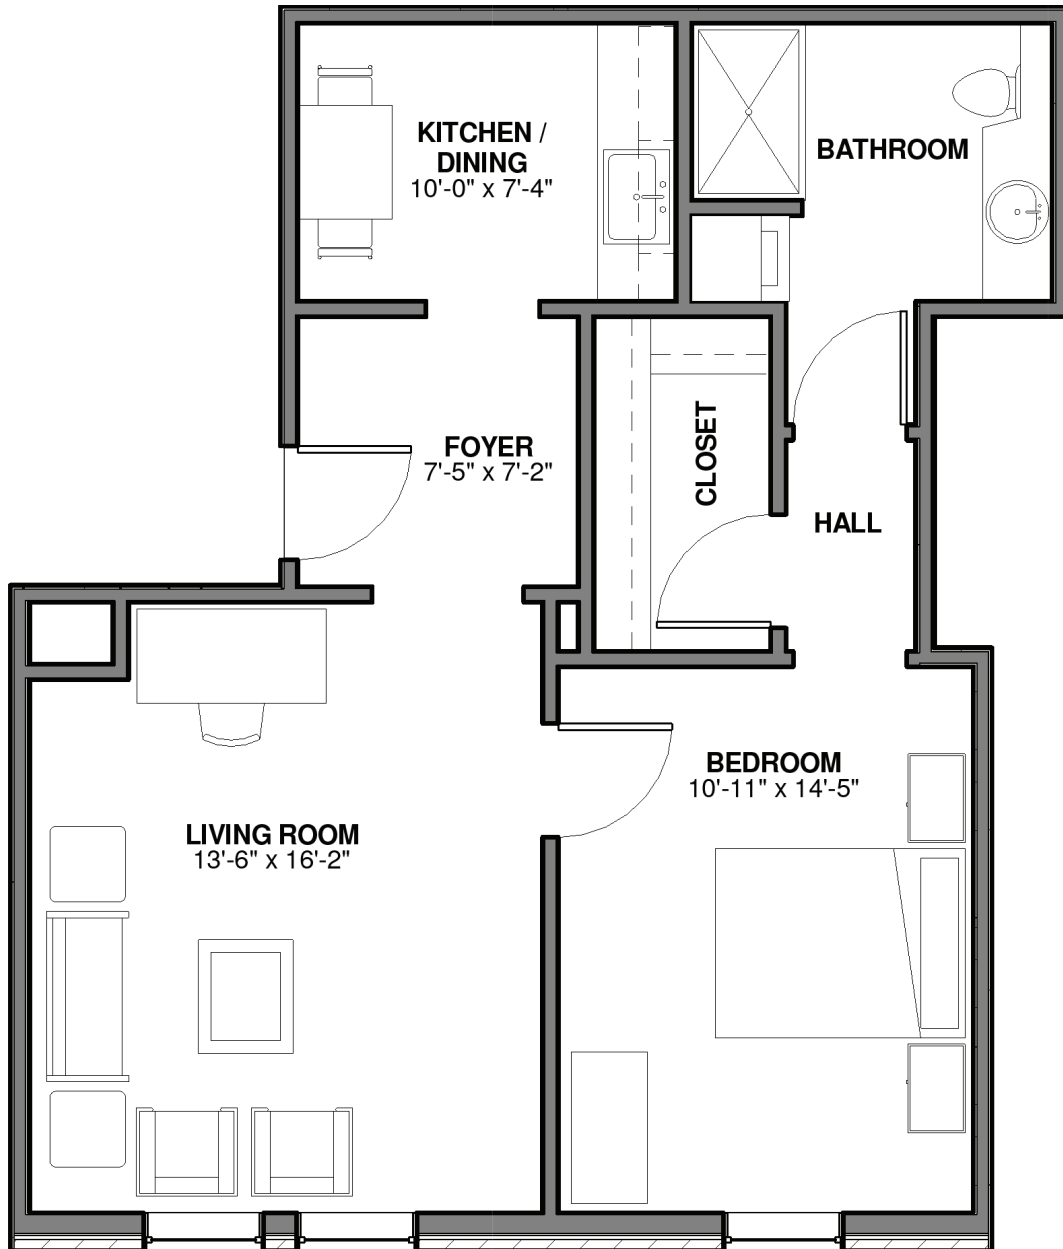

STILL HOPES

Santee Concierge Suite

677 sq. ft. — One Bedroom + One Bath

**Slight variations in floor plans may exist.
Not drawn to scale.*

Contact us! Call (803) 739-5040 or visit stillhopes.org.

STILL HOPES

Santee Concierge Suite

677 sq. ft. — One Bedroom + One Bath

**Slight variations in floor plans may exist.
Not drawn to scale.*

Contact us! Call (803) 739-5040 or visit stillhopes.org.