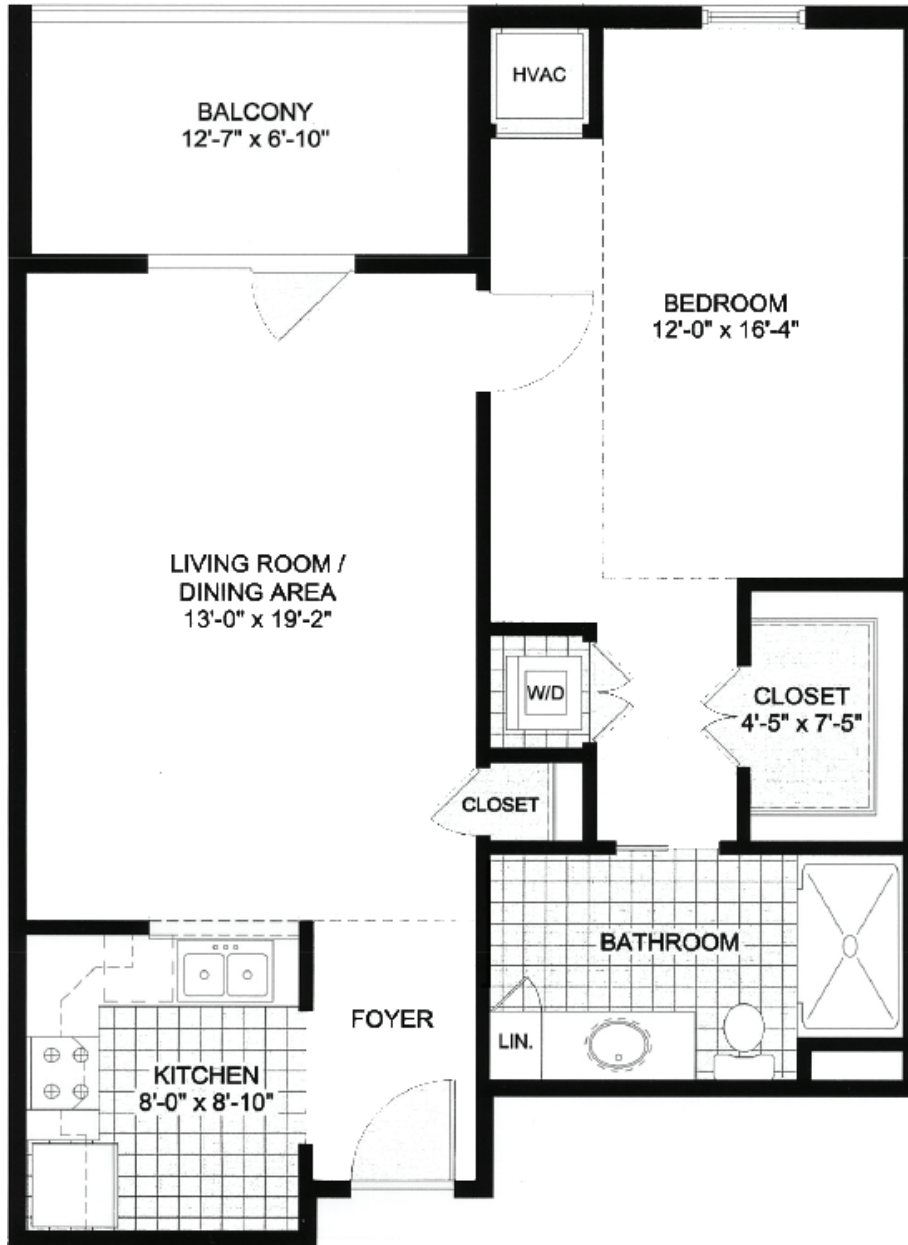

STILL HOPES

Saluda Apartment

770 sq. ft. — One Bedroom + One Bath

**Slight variations in floor plans may exist.
Not drawn to scale.*

Contact us! Call (803) 739-5040 or visit stillhopes.org.

STILL HOPES

Saluda Apartment

770 sq. ft. — One Bedroom + One Bath

**Slight variations in floor plans may exist.
Not drawn to scale.*

Contact us! Call (803) 739-5040 or visit stillhopes.org.