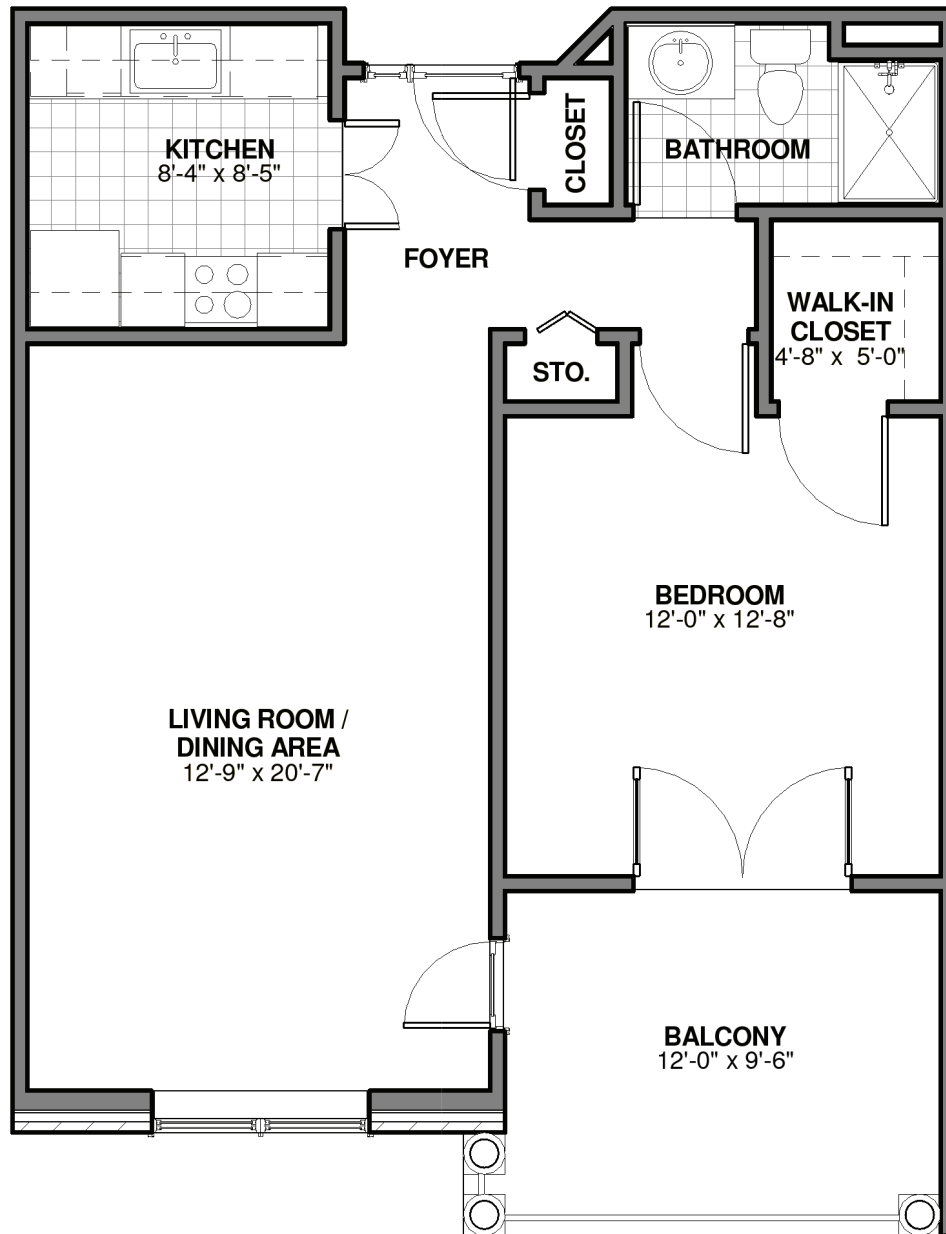

STILL HOPES

McDowell One Bedroom *Apartment*

653 sq. ft. — One Bedroom + One Bath

**Slight variations in floor plans may exist.
Not drawn to scale.*

Contact us! Call (803) 739-5040 or visit stillhopes.org.