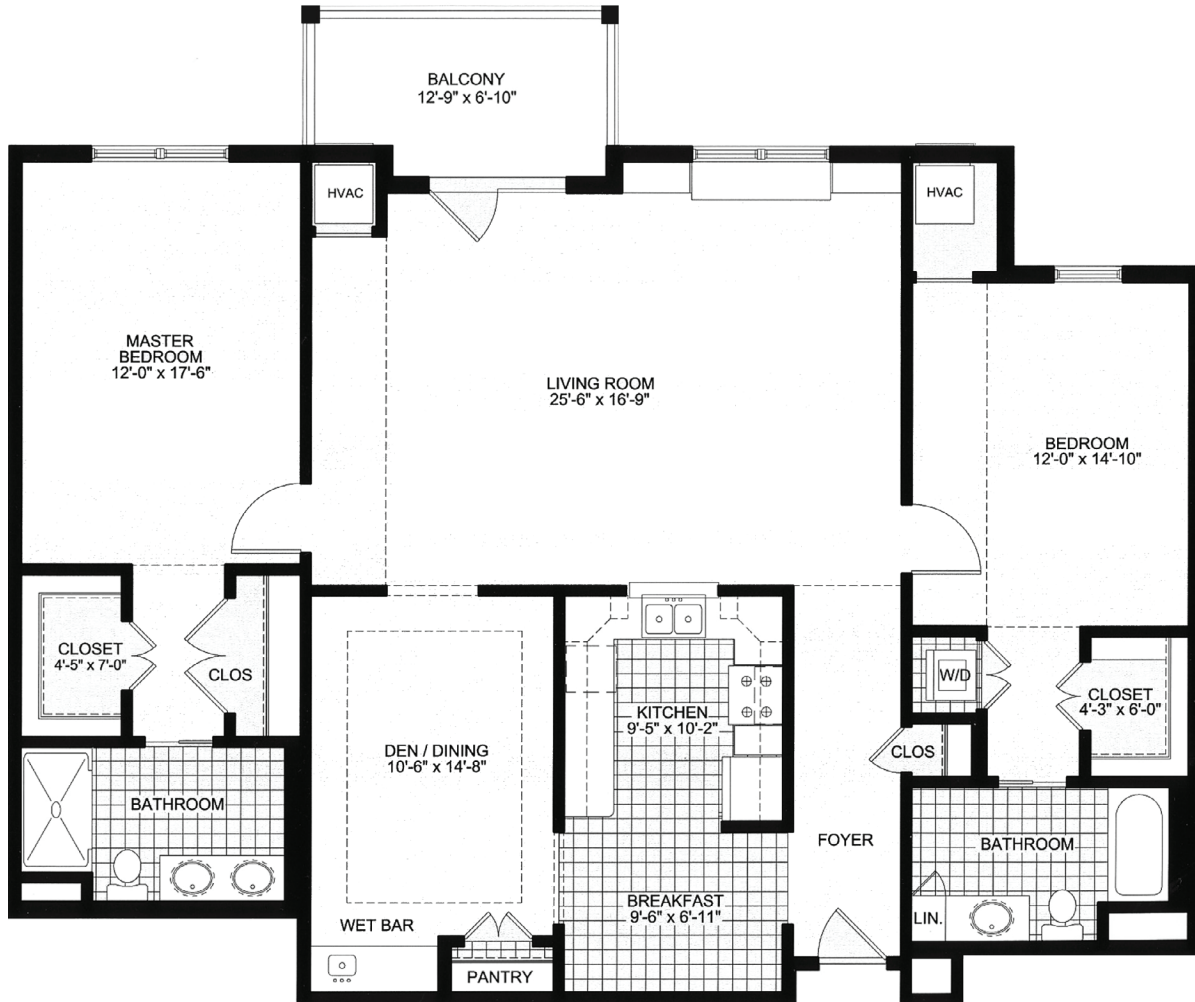

STILL HOPES

Lexington Apartment

1668 sq. ft. — Two Bedroom + Two Bath

**Slight variations in floor plans may exist.
Not drawn to scale.*

Contact us! Call (803) 739-5040 or visit stillhopes.org.

STILL HOPES

Lexington Apartment

1668 sq. ft. — Two Bedroom + Two Bath

**Slight variations in floor plans may exist.
Not drawn to scale.*

Contact us! Call (803) 739-5040 or visit stillhopes.org.