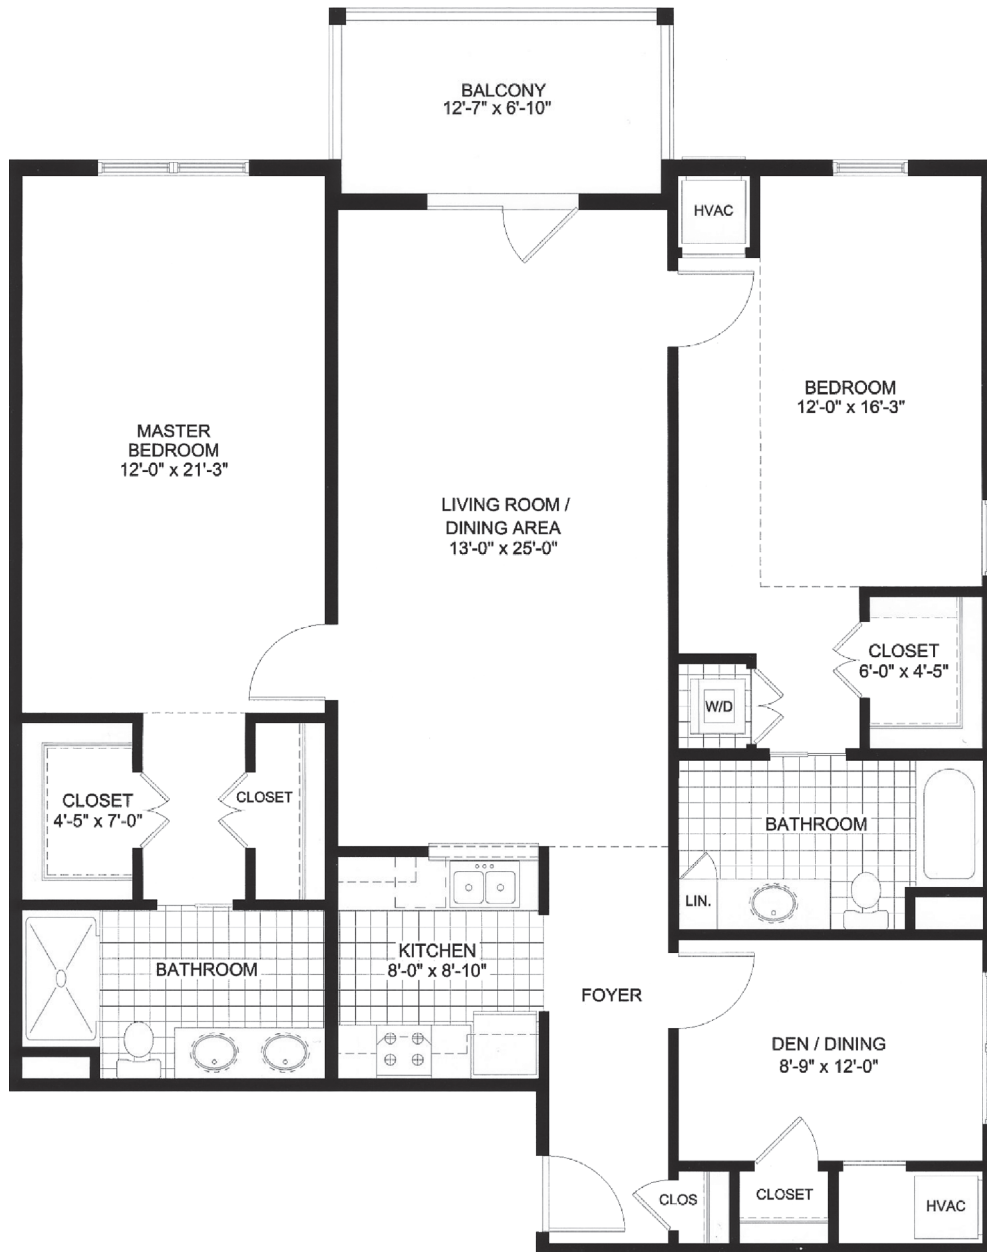

STILL HOPES

Kershaw Apartment

1470 sq. ft. — Two Bedroom + Two Bath

**Slight variations in floor plans may exist.
Not drawn to scale.*

Contact us! Call (803) 739-5040 or visit stillhopes.org.

STILL HOPES

Kershaw Apartment

1470 sq. ft. — Two Bedroom + Two Bath

**Slight variations in floor plans may exist.
Not drawn to scale.*

Contact us! Call (803) 739-5040 or visit stillhopes.org.