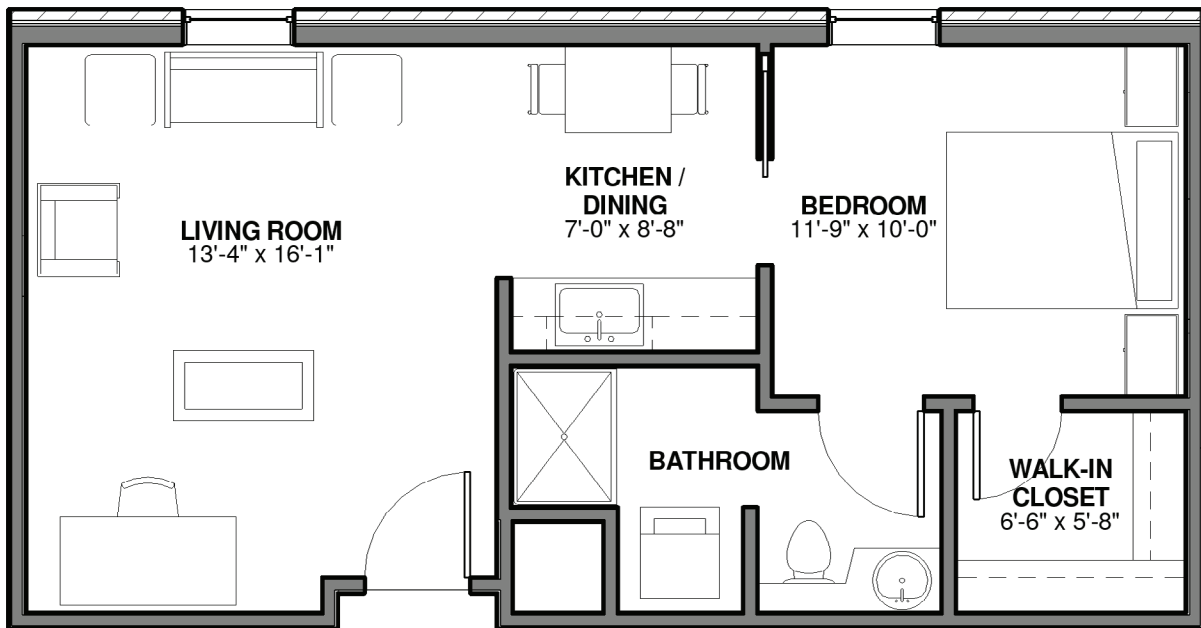

STILL HOPES

Jefferson Concierge Suite

520 sq. ft. — One Bedroom + One Bath

**Slight variations in floor plans may exist.
Not drawn to scale.*

Contact us! Call (803) 739-5040 or visit stillhopes.org.

STILL HOPES

Jefferson Concierge Suite

520 sq. ft. — One Bedroom + One Bath

**Slight variations in floor plans may exist.
Not drawn to scale.*

Contact us! Call (803) 739-5040 or visit stillhopes.org.