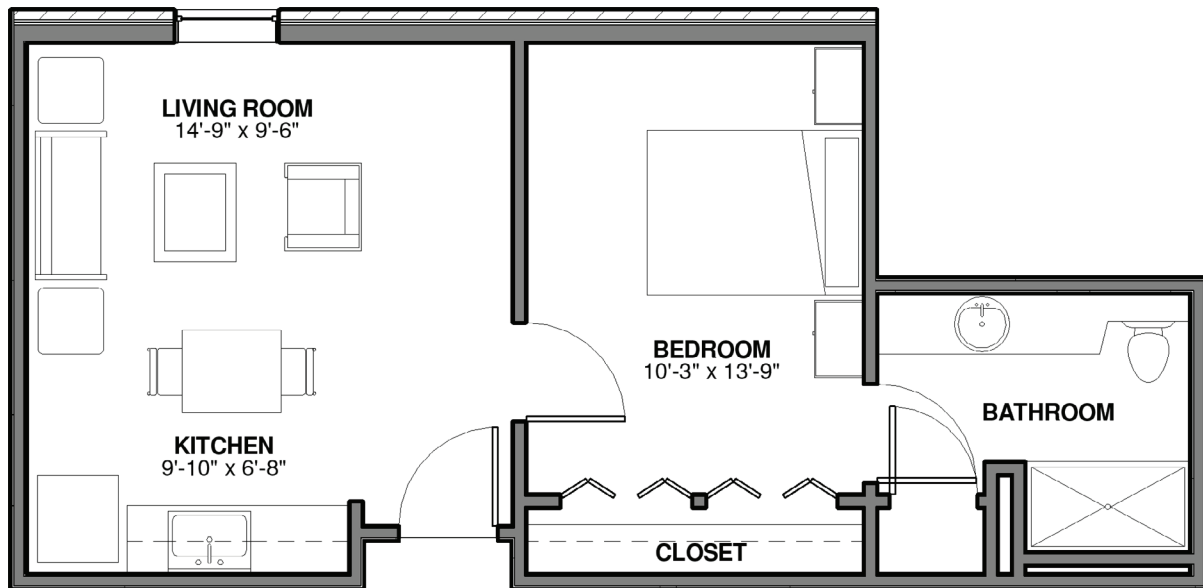

STILL HOPES

Hemingway Concierge Suite

488 sq. ft. — One Bedroom + One Bath

**Slight variations in floor plans may exist.
Not drawn to scale.*

Contact us! Call (803) 739-5040 or visit stillhopes.org.