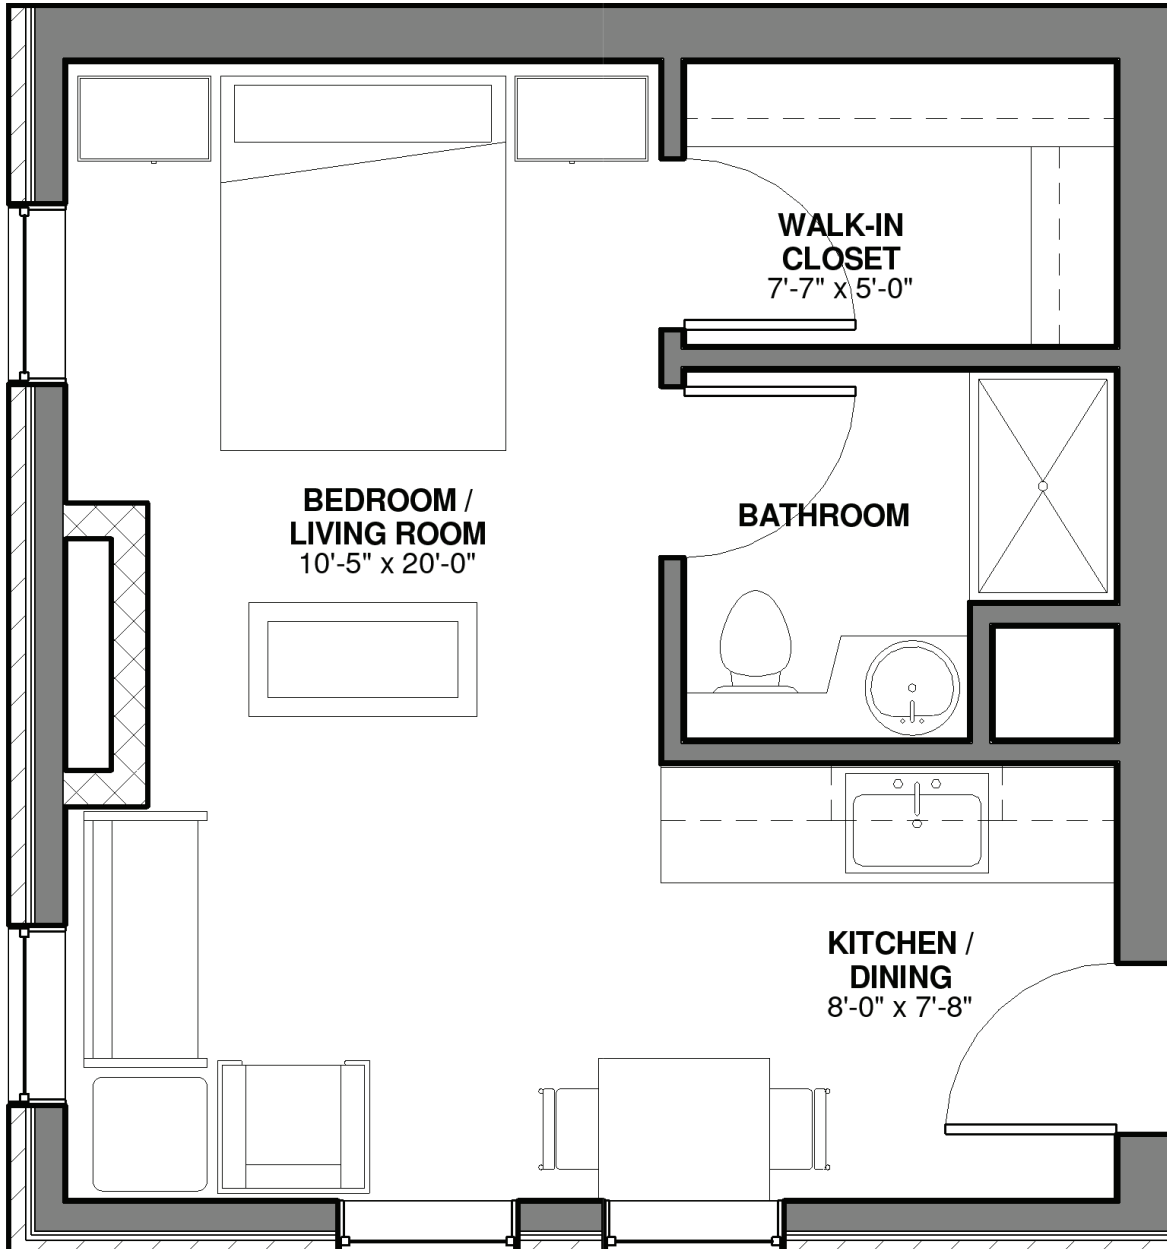

STILL HOPES

Hampton Concierge Suite

370 sq. ft. — One Bedroom + One Bath

**Slight variations in floor plans may exist.
Not drawn to scale.*

Contact us! Call (803) 739-5040 or visit stillhopes.org.

STILL HOPES

Hampton Concierge Suite

370 sq. ft. — One Bedroom + One Bath

**Slight variations in floor plans may exist.
Not drawn to scale.*

Contact us! Call (803) 739-5040 or visit stillhopes.org.