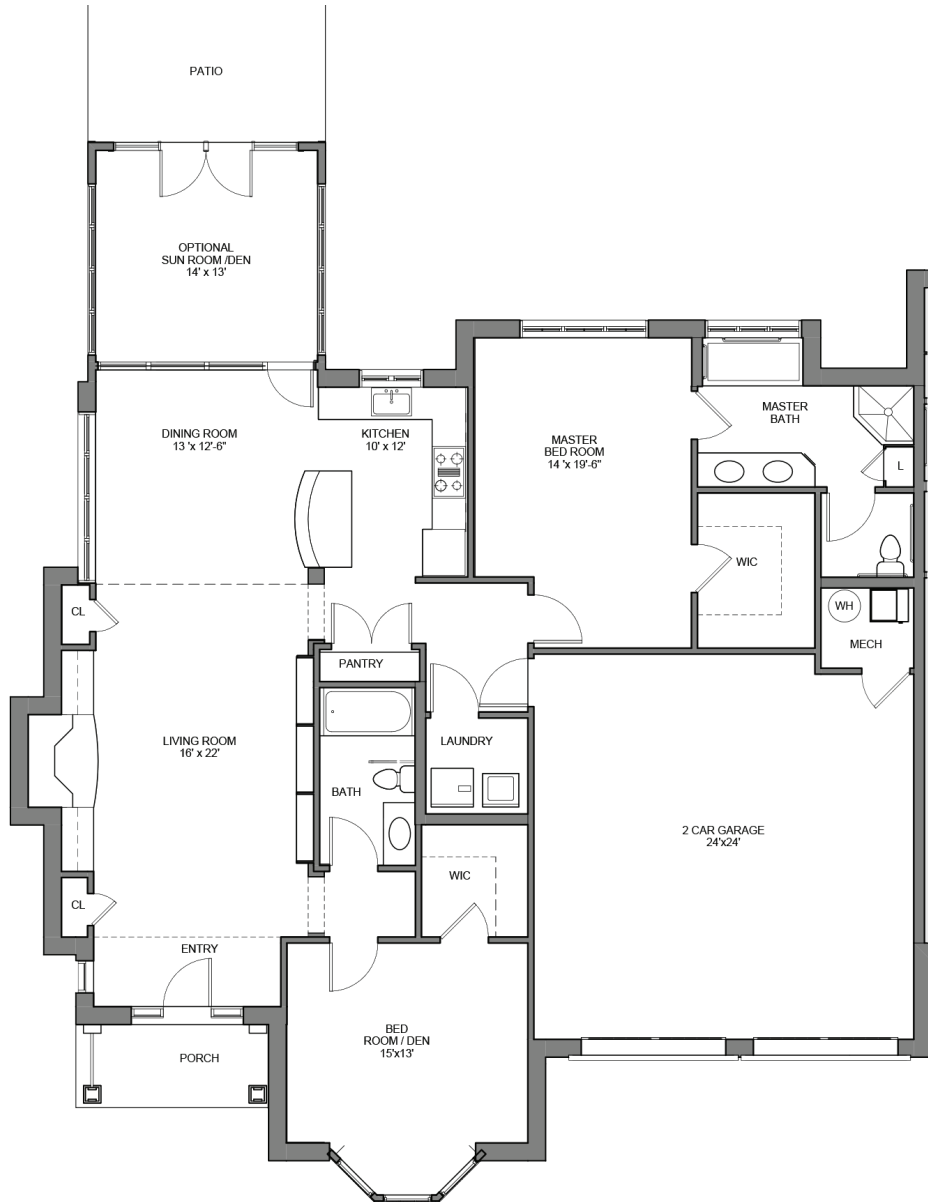

# Deerberry Cottage

1903 sq. ft. — Two Bedroom + Two Bath

*\*Slight variations in floor plans may exist.  
Not drawn to scale.*

*Contact us!* Call (803) 739-5040 or visit [stillhopes.org](http://stillhopes.org).