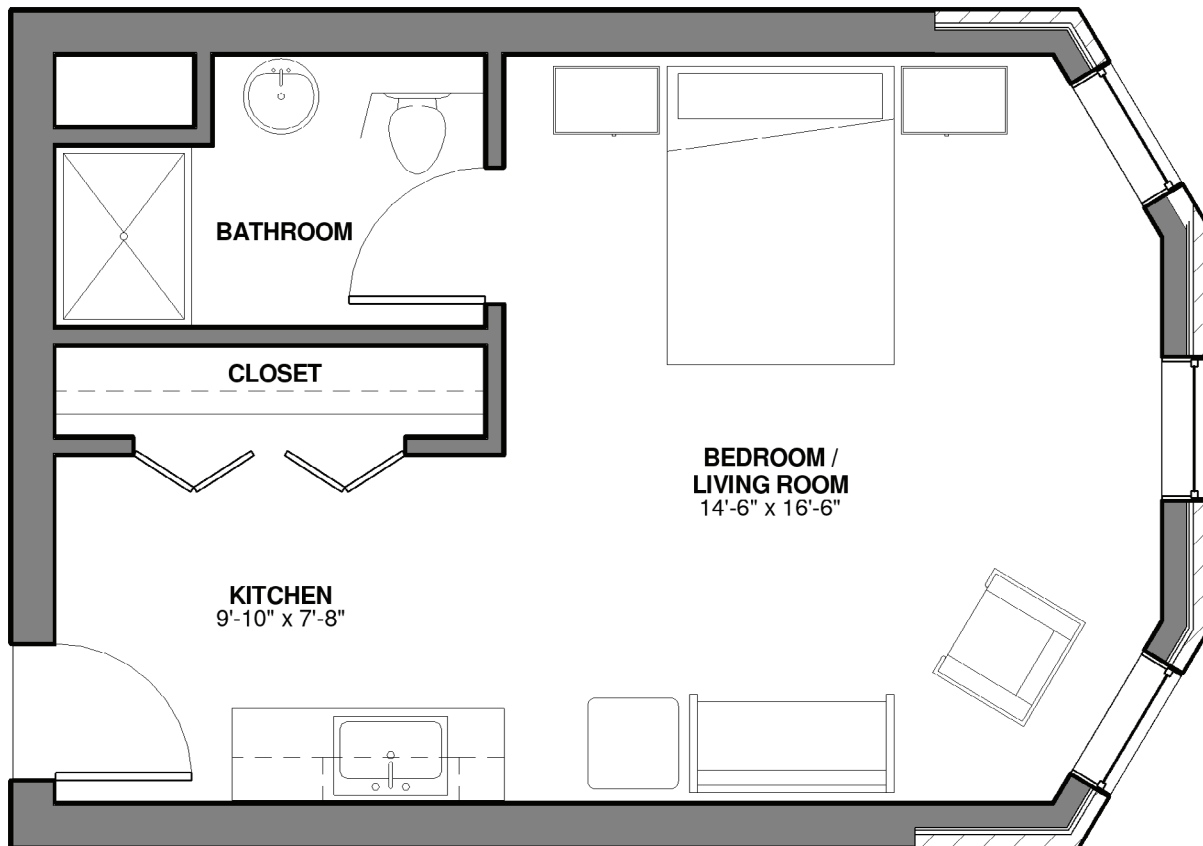

STILL HOPES

Belton *Concierge Suite*

392 sq. ft. — One Bedroom + One Bath

**Slight variations in floor plans may exist.
Not drawn to scale.*

Contact us! Call (803) 739-5040 or visit stillhopes.org.

STILL HOPES

Belton *Concierge Suite*

392 sq. ft. — One Bedroom + One Bath

**Slight variations in floor plans may exist.
Not drawn to scale.*

Contact us! Call (803) 739-5040 or visit stillhopes.org.