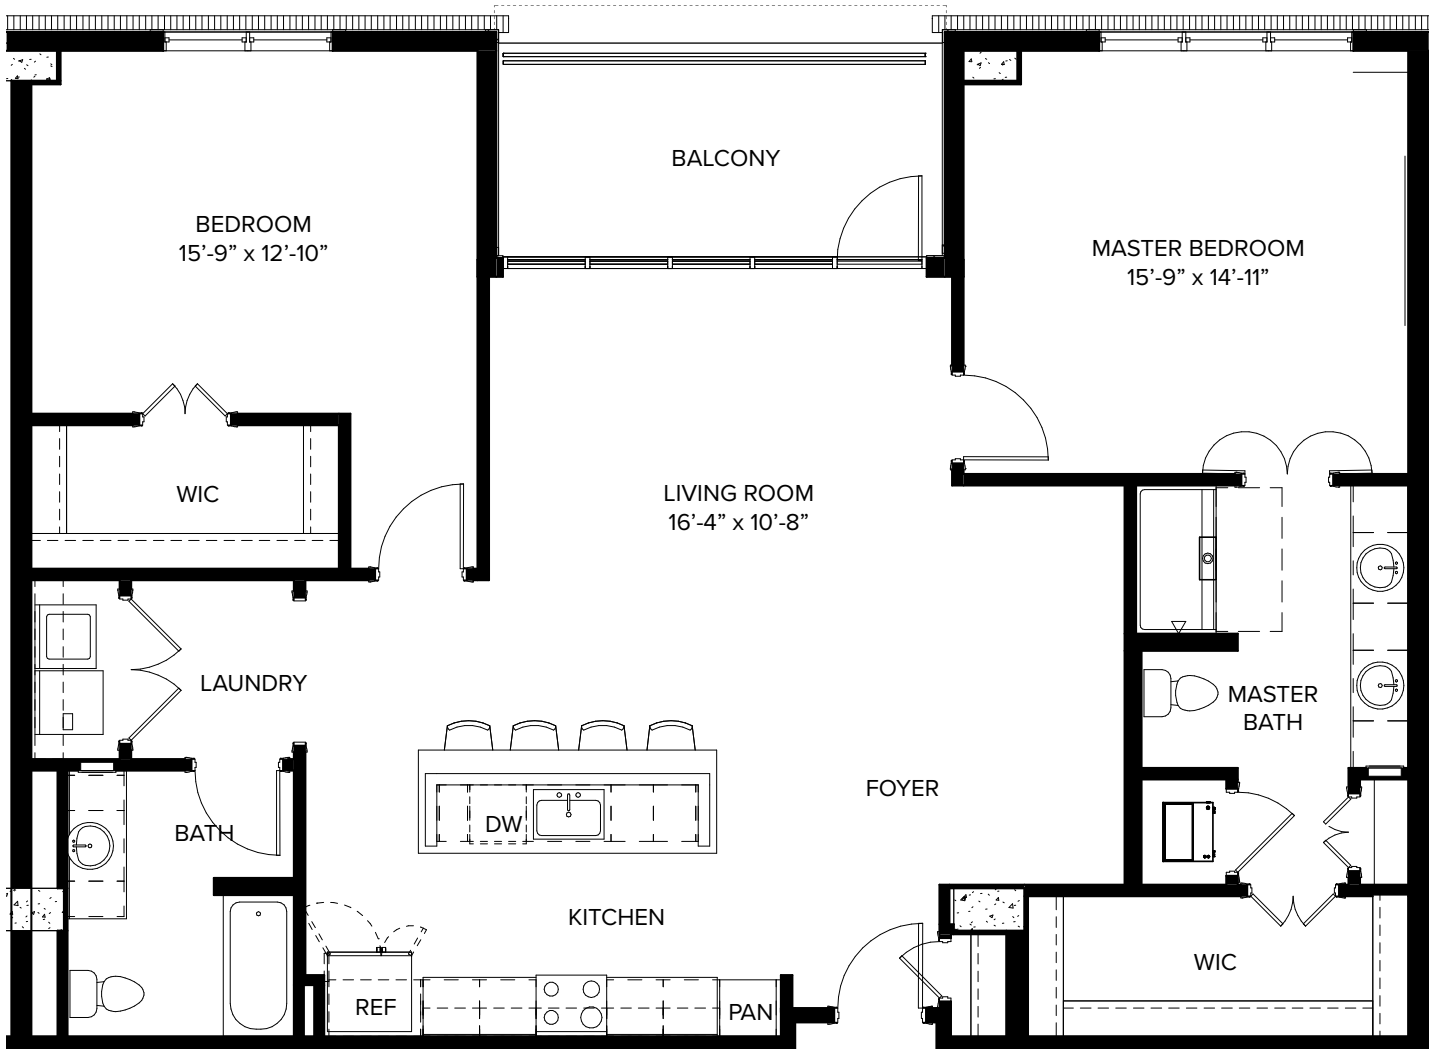

# WellPointe *Trenholm*

1,634 sq. ft. — 2 Bedroom + 2 Bath

\*Slight variations in floor plans may exist. Not drawn to scale.

STILL HOPES

*Contact us!* Call (803) 739-5040 or visit [stillhopes.org](http://stillhopes.org).