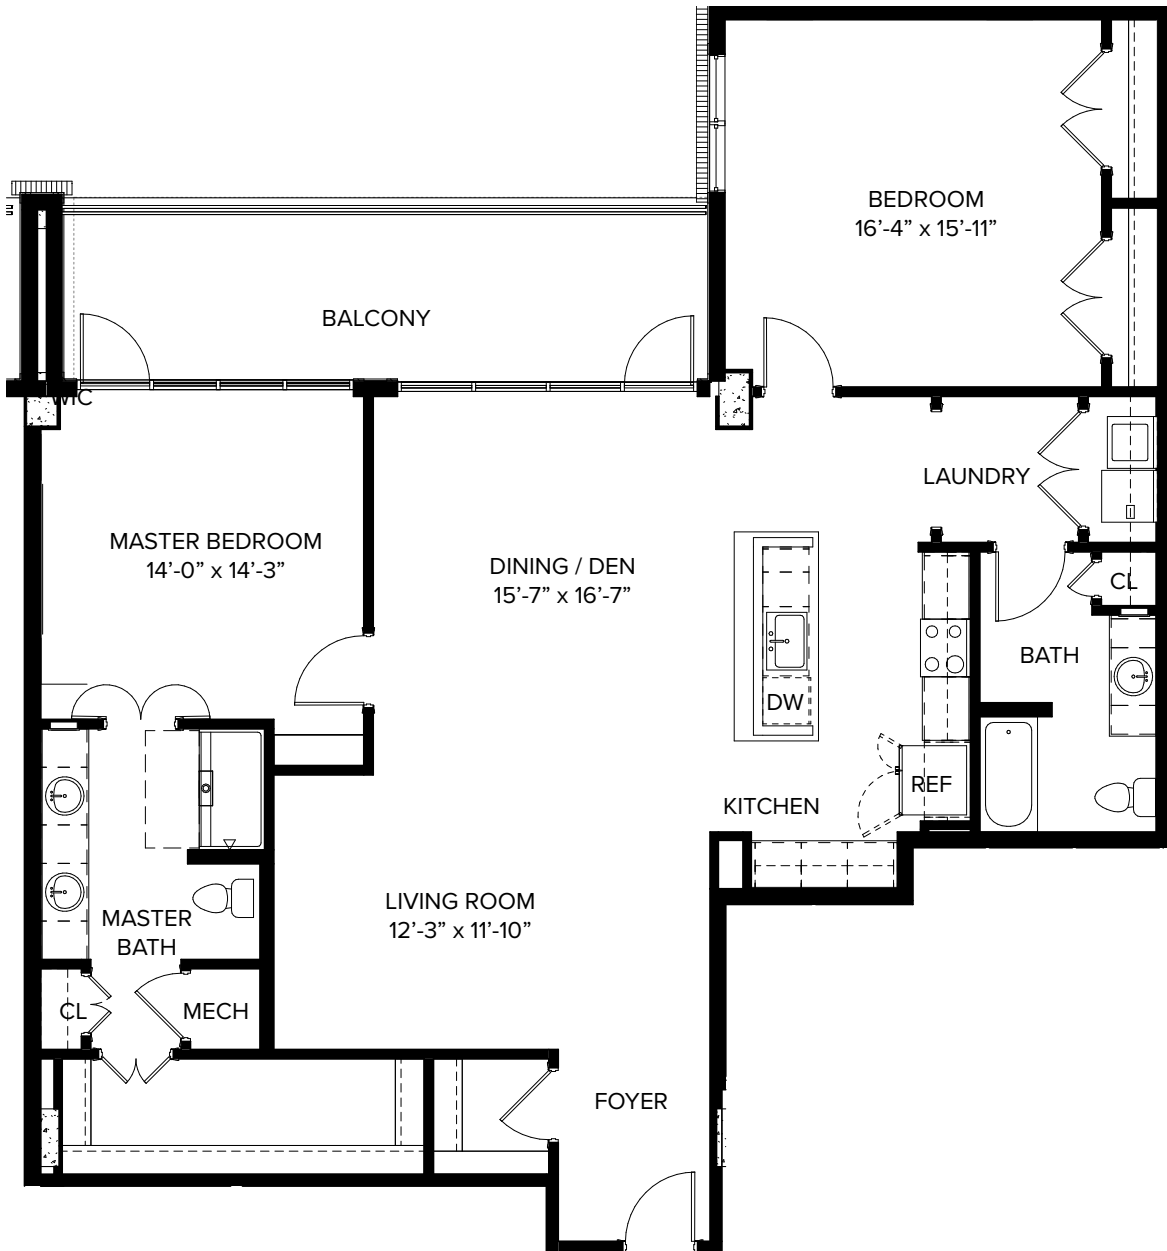

WellPointe Gervais

1,766 sq. ft. — 2 Bedroom + 2 Bath

*Slight variations in floor plans may exist. Not drawn to scale.

STILL HOPES

Contact us! Call (803) 739-5040 or visit stillhopes.org.

WellPointe *Gervais*

1,766 sq. ft. — 2 Bedroom + 2 Bath

*Slight variations in floor plans may exist. Not drawn to scale.

STILL HOPES

Contact us! Call (803) 739-5040 or visit stillhopes.org.