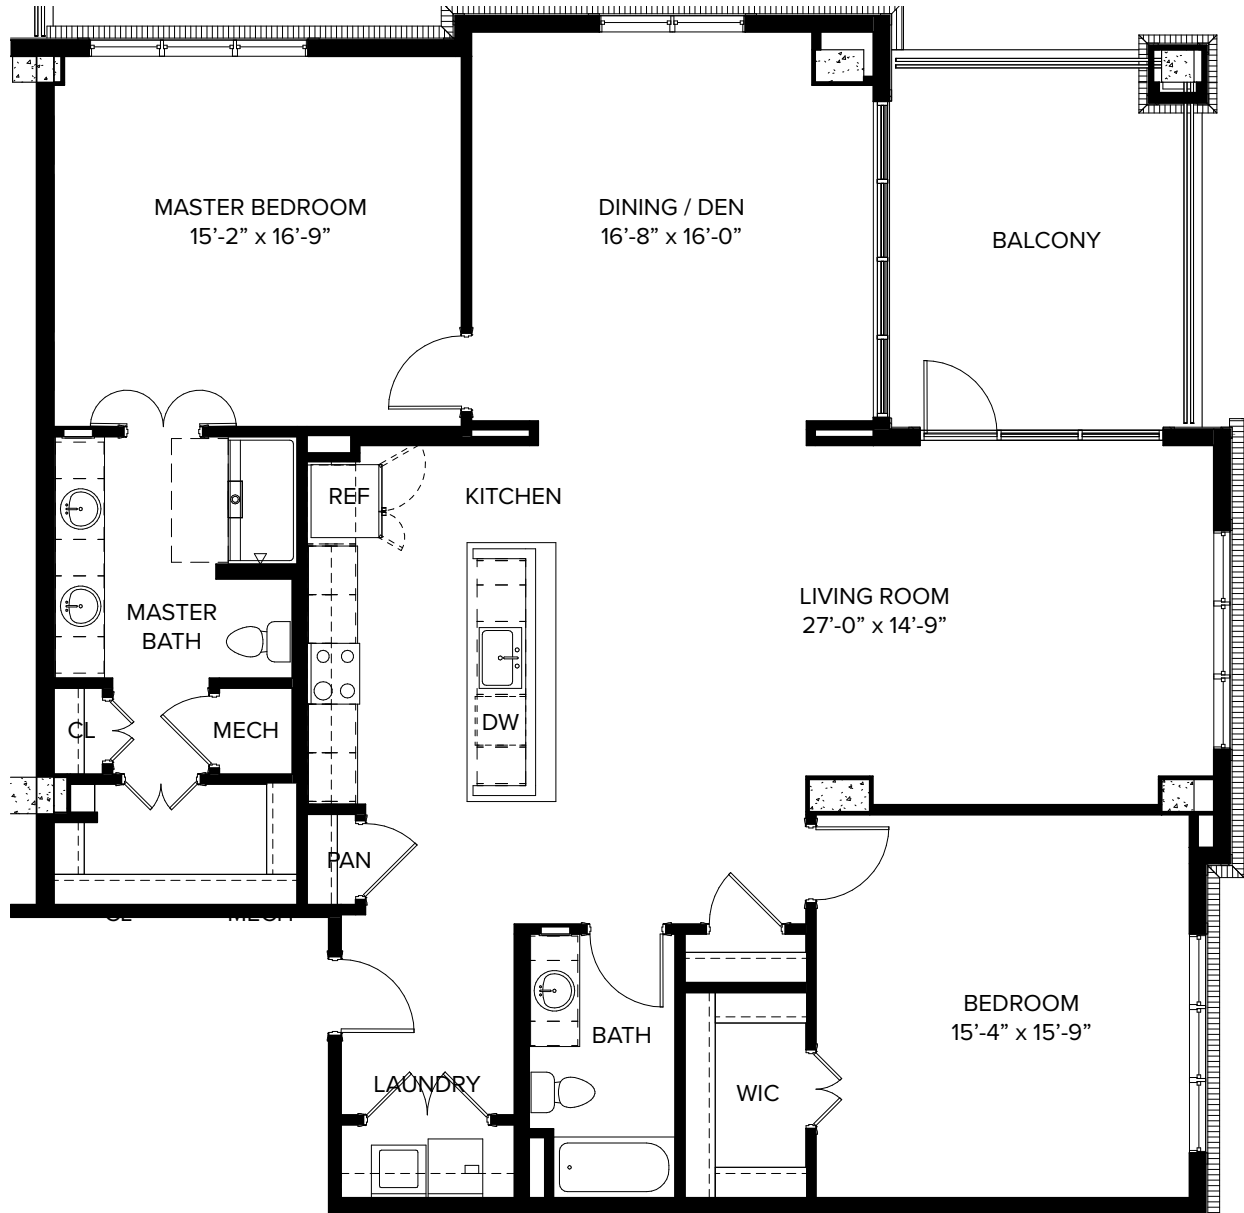

# WellPointe Devine

1,966 sq. ft. — 2 Bedroom + 2 Bath

\*Slight variations in floor plans may exist. Not drawn to scale.

STILL HOPES

*Contact us!* Call (803) 739-5040 or visit [stillhopes.org](http://stillhopes.org).

# WellPointe *Devine*

1,966 sq. ft. — 2 Bedroom + 2 Bath

\*Slight variations in floor plans may exist. Not drawn to scale.

STILL HOPES

*Contact us!* Call (803) 739-5040 or visit [stillhopes.org](http://stillhopes.org).