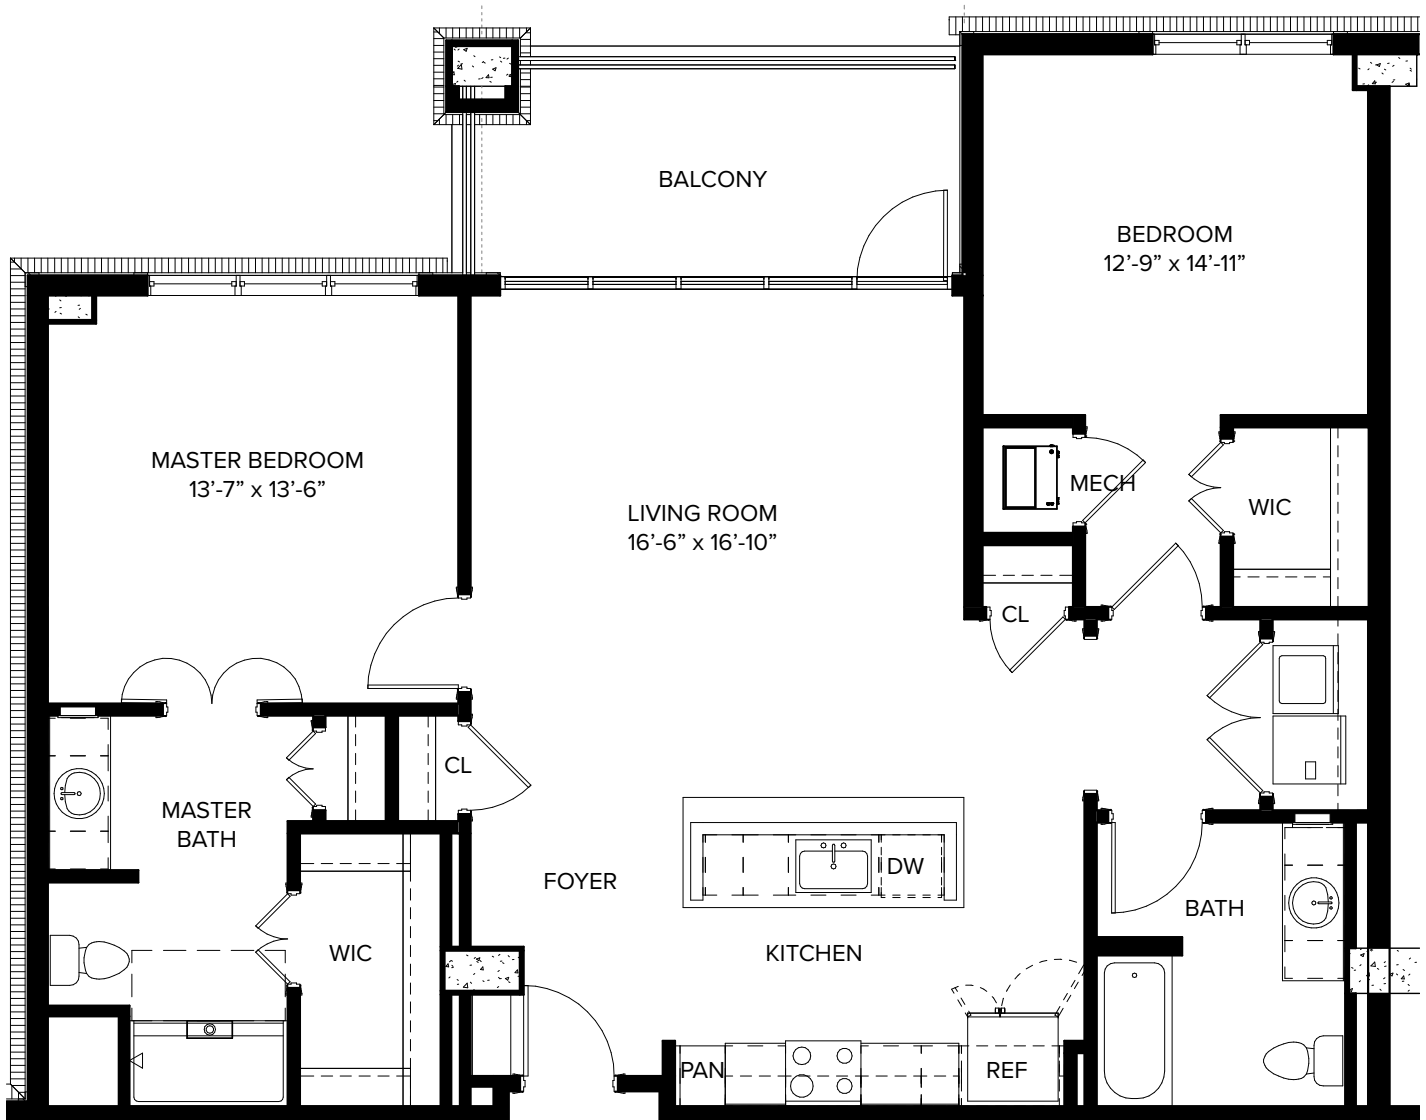

WellPointe *Devereaux*

1,346 sq. ft. — 2 Bedroom + 2 Bath

*Slight variations in floor plans may exist. Not drawn to scale.

STILL HOPES

Contact us! Call (803) 739-5040 or visit stillhopes.org.

WellPointe *Devereaux*

1,346 sq. ft. — 2 Bedroom + 2 Bath

*Slight variations in floor plans may exist. Not drawn to scale.

STILL HOPES

Contact us! Call (803) 739-5040 or visit stillhopes.org.