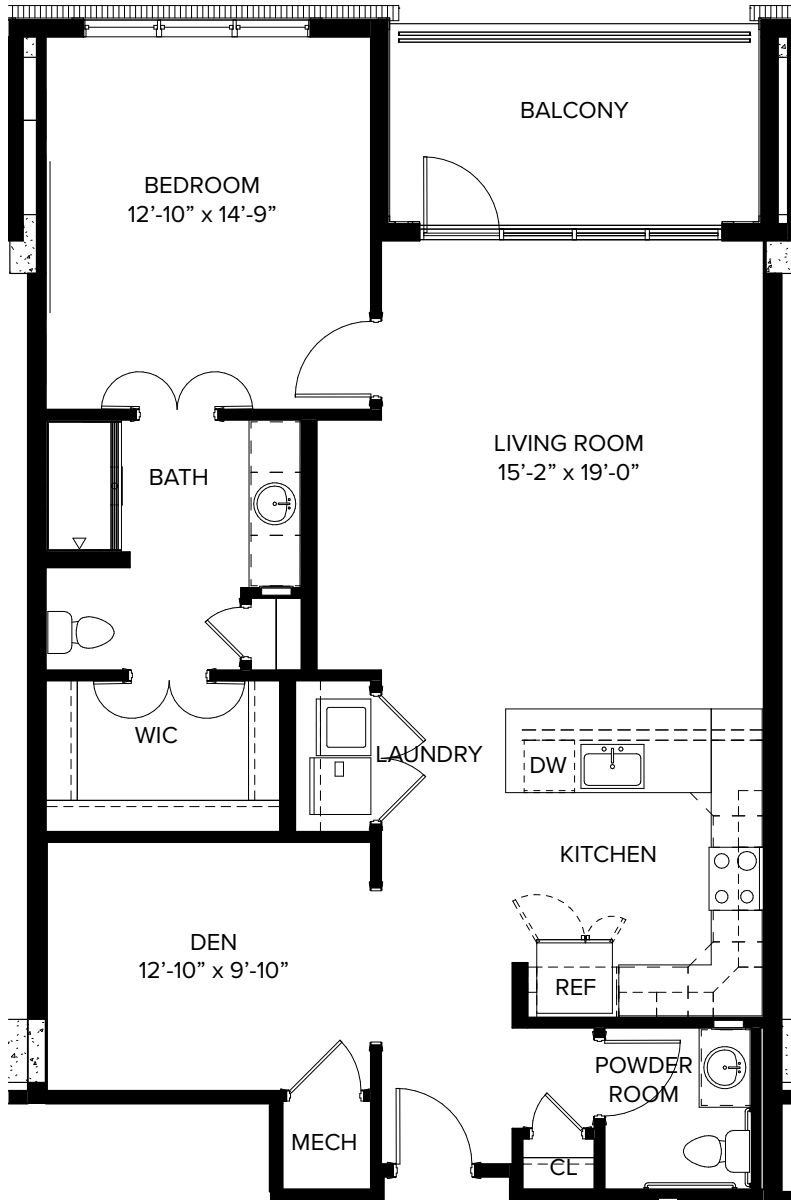

WellPointe Blossom

1,205 sq. ft. — 1 Bedroom + 1.5 Bath

*Slight variations in floor plans may exist. Not drawn to scale.

STILL HOPES

Contact us! Call (803) 739-5040 or visit stillhopes.org.

WellPointe *Blossom*

1,205 sq. ft. — 1 Bedroom + 1.5 Bath

*Slight variations in floor plans may exist. Not drawn to scale.

STILL HOPES

Contact us! Call (803) 739-5040 or visit stillhopes.org.