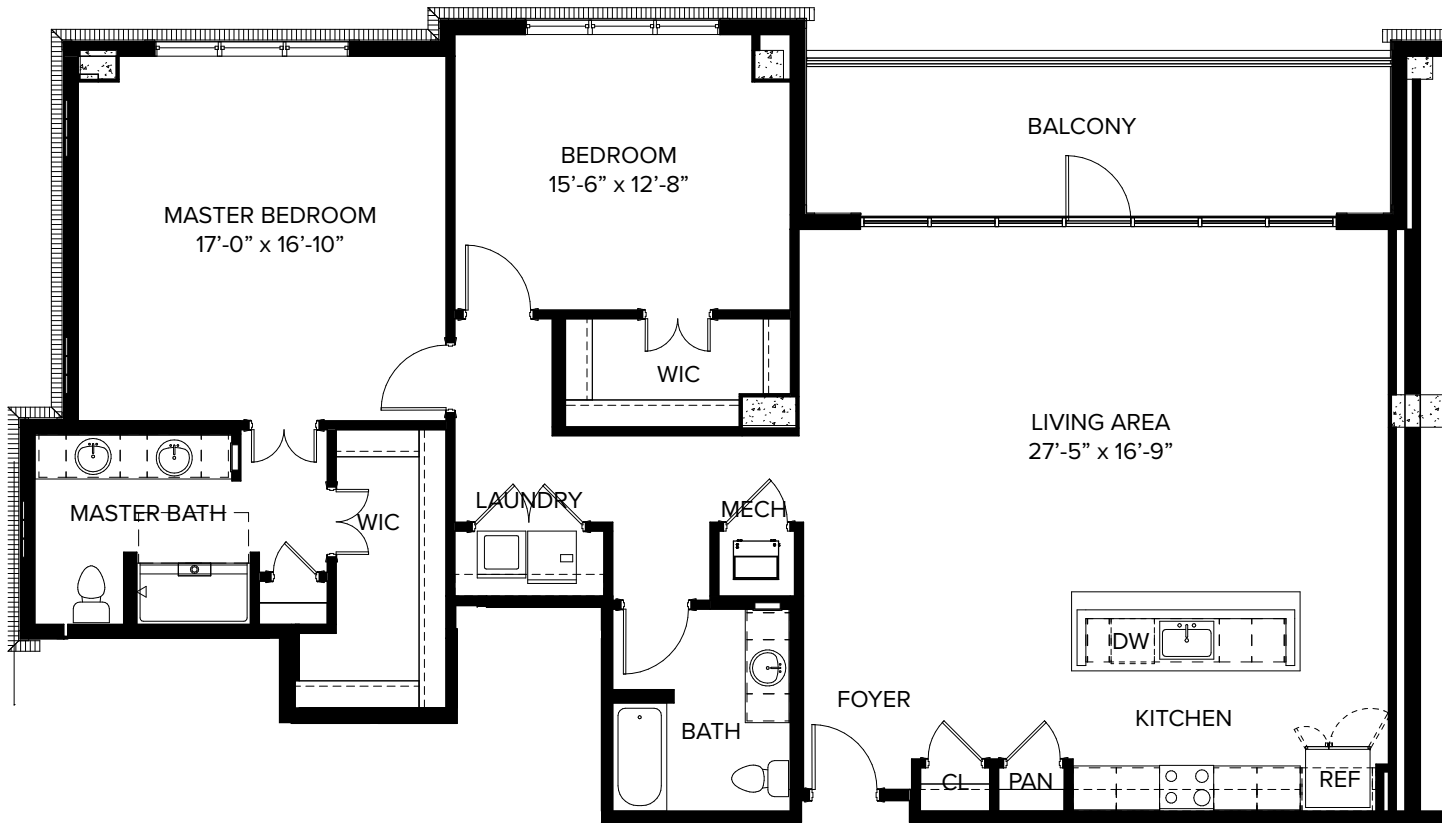

# WellPointe Assembly

1,839 sq. ft. — Two Bedroom + Two Bath

\*Slight variations in floor plans may exist. Not drawn to scale.

STILL HOPES

Contact us! Call (803) 739-5040 or visit [stillhopes.org](http://stillhopes.org).

# WellPointe Assembly

1,839 sq. ft. — Two Bedroom + Two Bath

\*Slight variations in floor plans may exist. Not drawn to scale.

STILL HOPES

*Contact us!* Call (803) 739-5040 or visit [stillhopes.org](http://stillhopes.org).