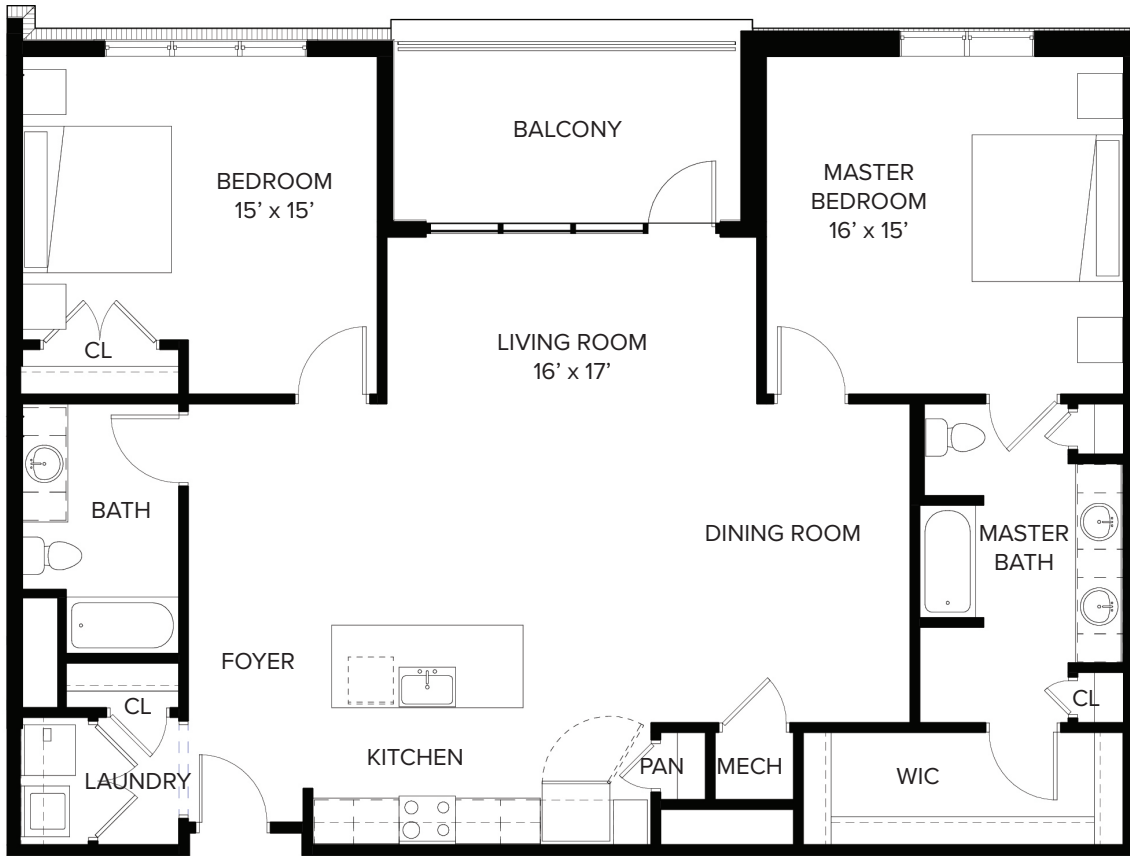

WellPointe *Trenholm*

1550 sq. ft. — 2 Bedroom + 2 Bath

*Slight variations in floor plans may exist. Not drawn to scale.

STILL HOPES

Contact us! Call (803) 739-5040 or visit stillhopes.org.

WellPointe *Trenholm*

1550 sq. ft. — 2 Bedroom + 2 Bath

*Slight variations in floor plans may exist. Not drawn to scale.

STILL HOPES

Contact us! Call (803) 739-5040 or visit stillhopes.org.