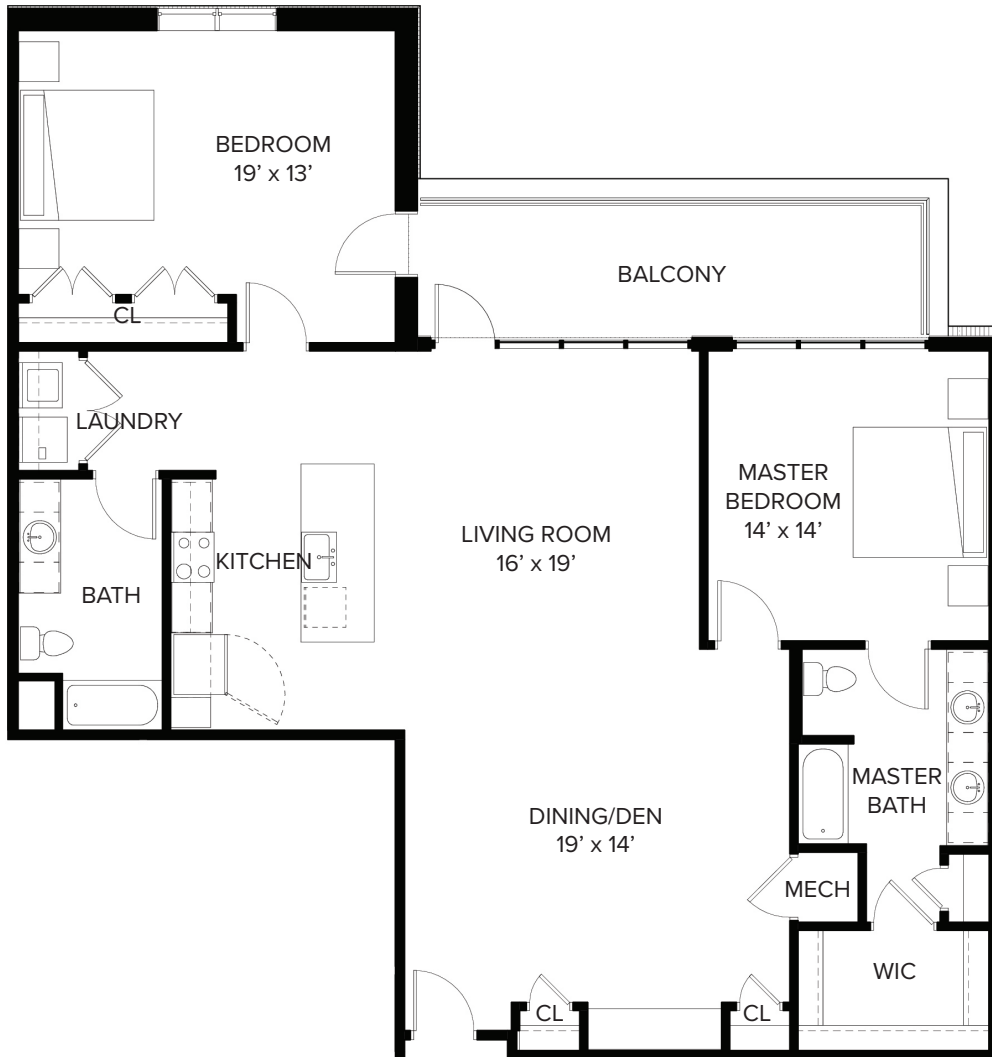

# WellPointe Gervais

1650 sq. ft. — 2 Bedroom + 2 Bath

\*Slight variations in floor plans may exist. Not drawn to scale.

STILL HOPES

*Contact us!* Call (803) 739-5040 or visit [stillhopes.org](http://stillhopes.org).

# WellPointe *Gervais*

1650 sq. ft. — 2 Bedroom + 2 Bath

\*Slight variations in floor plans may exist. Not drawn to scale.

STILL HOPES

*Contact us!* Call (803) 739-5040 or visit [stillhopes.org](http://stillhopes.org).