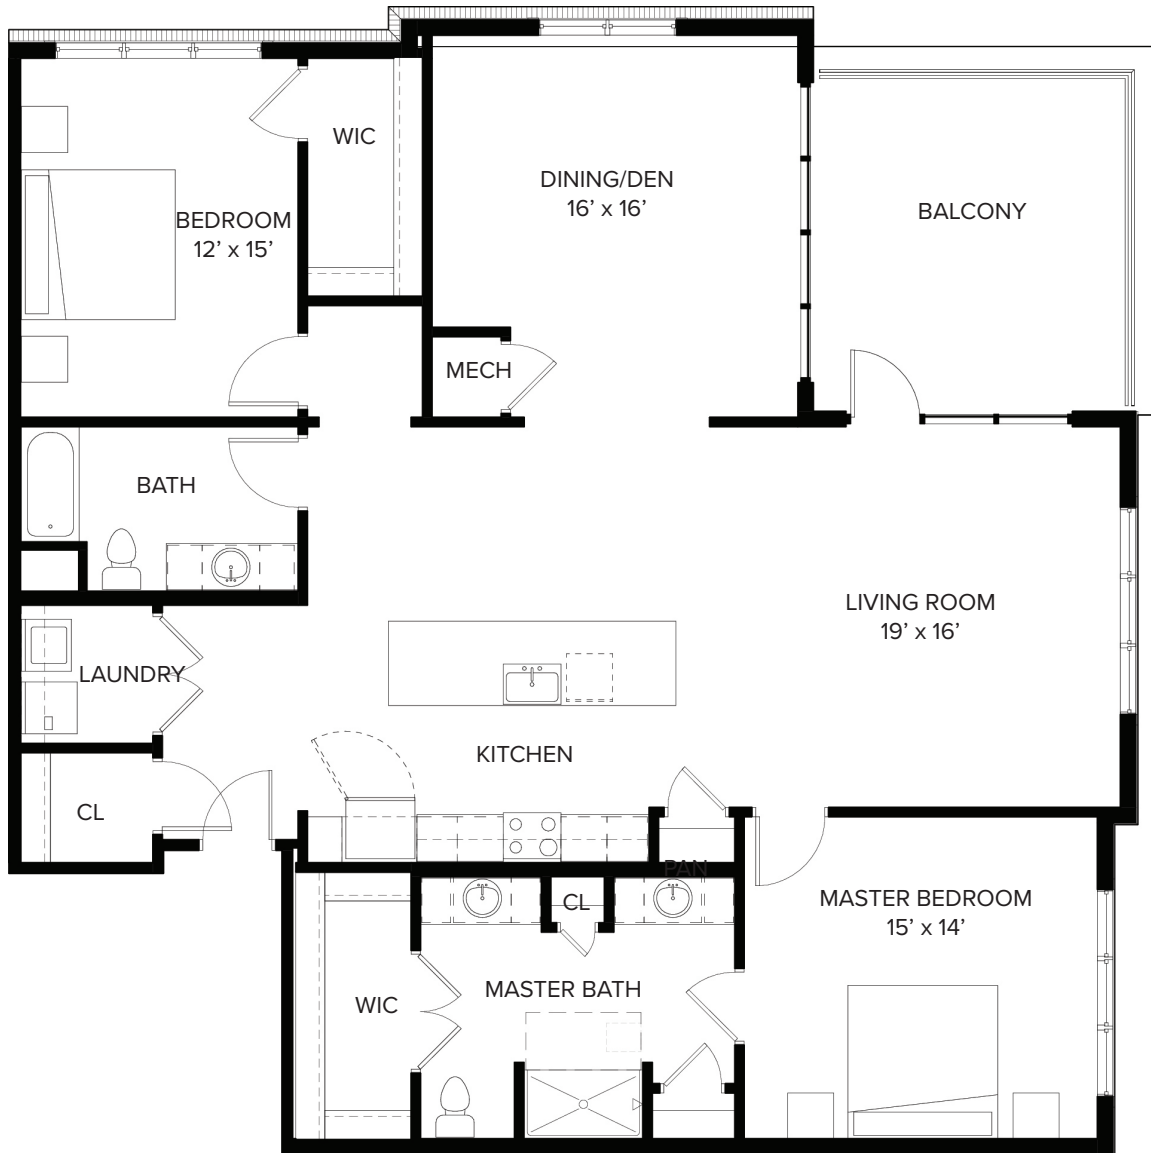

WellPointe *Devine*

1800 sq. ft. — 2 Bedroom + 2 Bath

*Slight variations in floor plans may exist. Not drawn to scale.

STILL HOPES

Contact us! Call (803) 739-5040 or visit stillhopes.org.

WellPointe *Devine*

1800 sq. ft. — 2 Bedroom + 2 Bath

*Slight variations in floor plans may exist. Not drawn to scale.

STILL HOPES

Contact us! Call (803) 739-5040 or visit stillhopes.org.