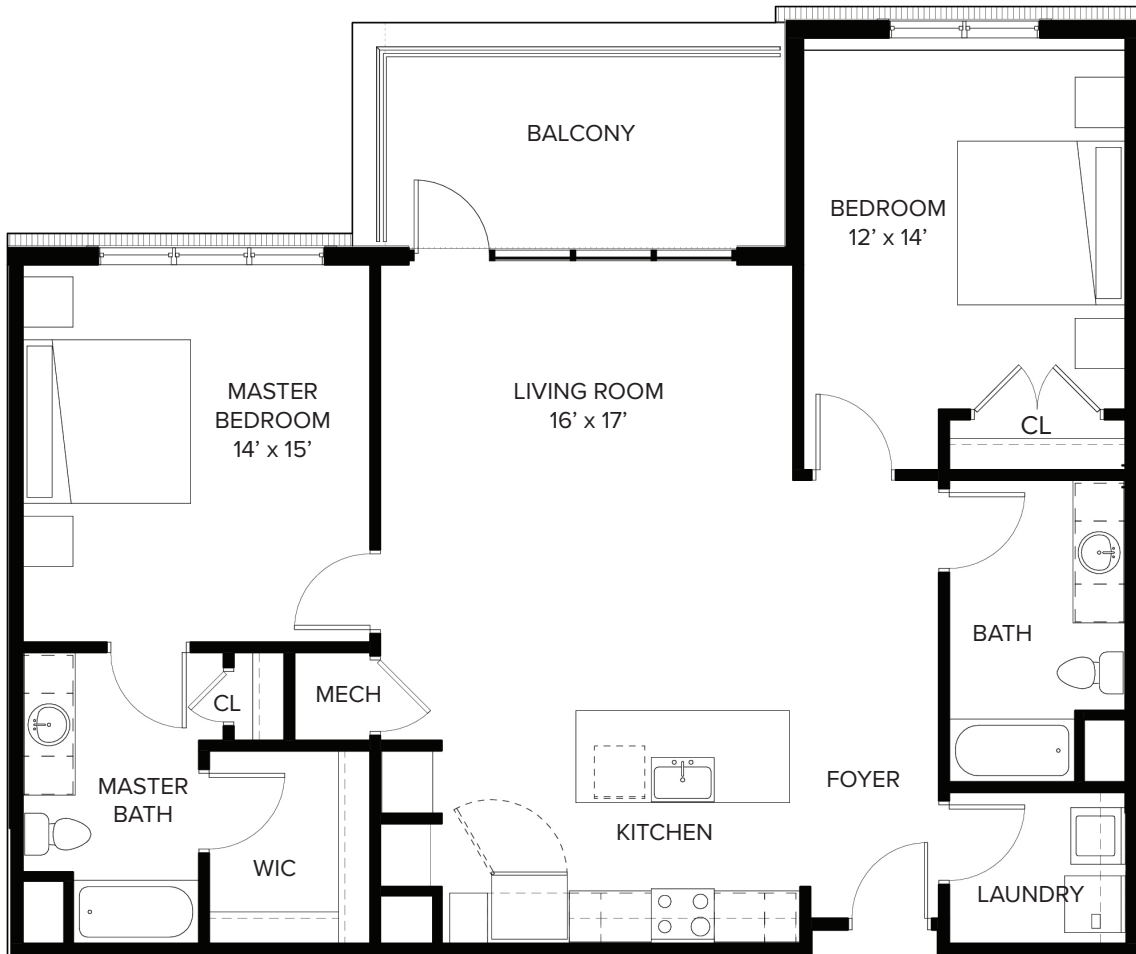

# WellPointe *Devereaux*

1300 sq. ft. — 2 Bedroom + 2 Bath

\*Slight variations in floor plans may exist. Not drawn to scale.

STILL HOPES

*Contact us!* Call (803) 739-5040 or visit [stillhopes.org](http://stillhopes.org).