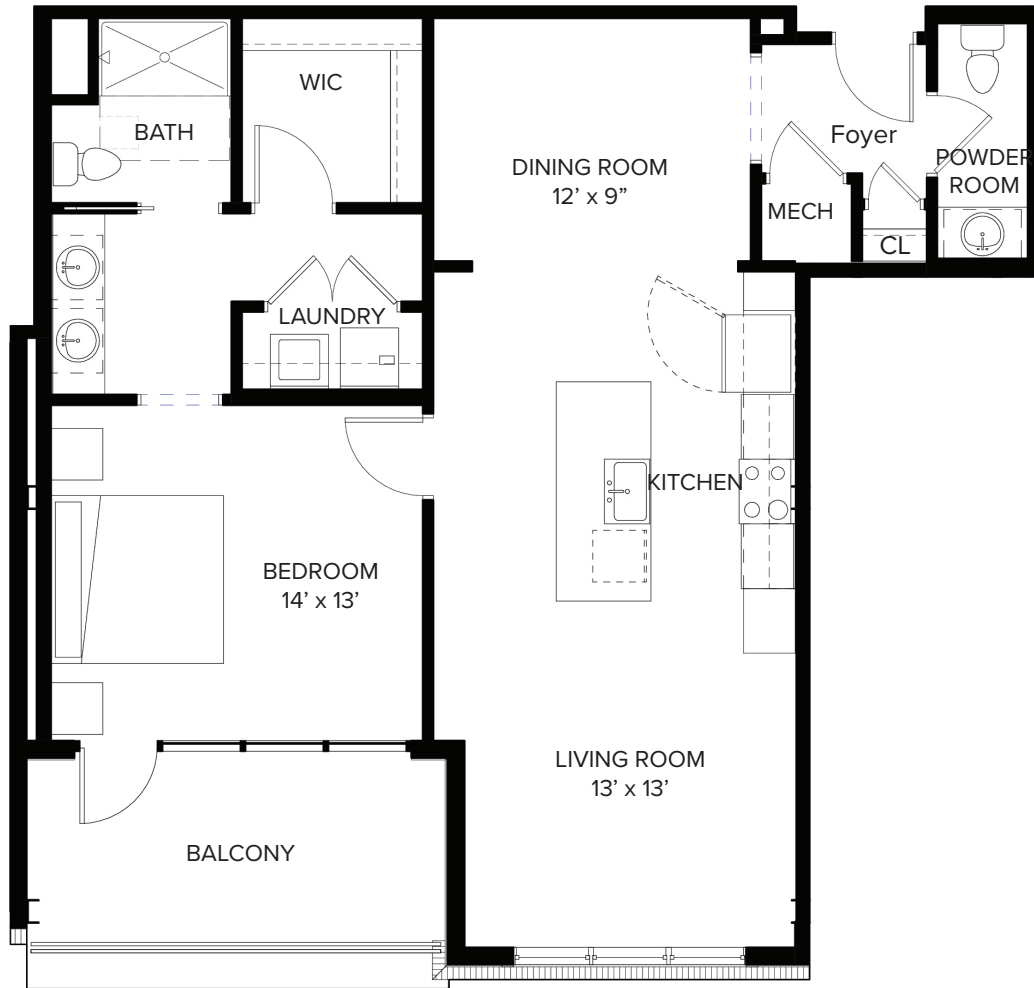

# WellPointe Blossom

1000 sq. ft. — 1 Bedroom + 1.5 Bath

\*Slight variations in floor plans may exist. Not drawn to scale.

STILL HOPES

*Contact us!* Call (803) 739-5040 or visit [stillhopes.org](http://stillhopes.org).

# WellPointe *Blossom*

1000 sq. ft. — 1 Bedroom + 1.5 Bath

\*Slight variations in floor plans may exist. Not drawn to scale.

STILL HOPES

*Contact us!* Call (803) 739-5040 or visit [stillhopes.org](http://stillhopes.org).