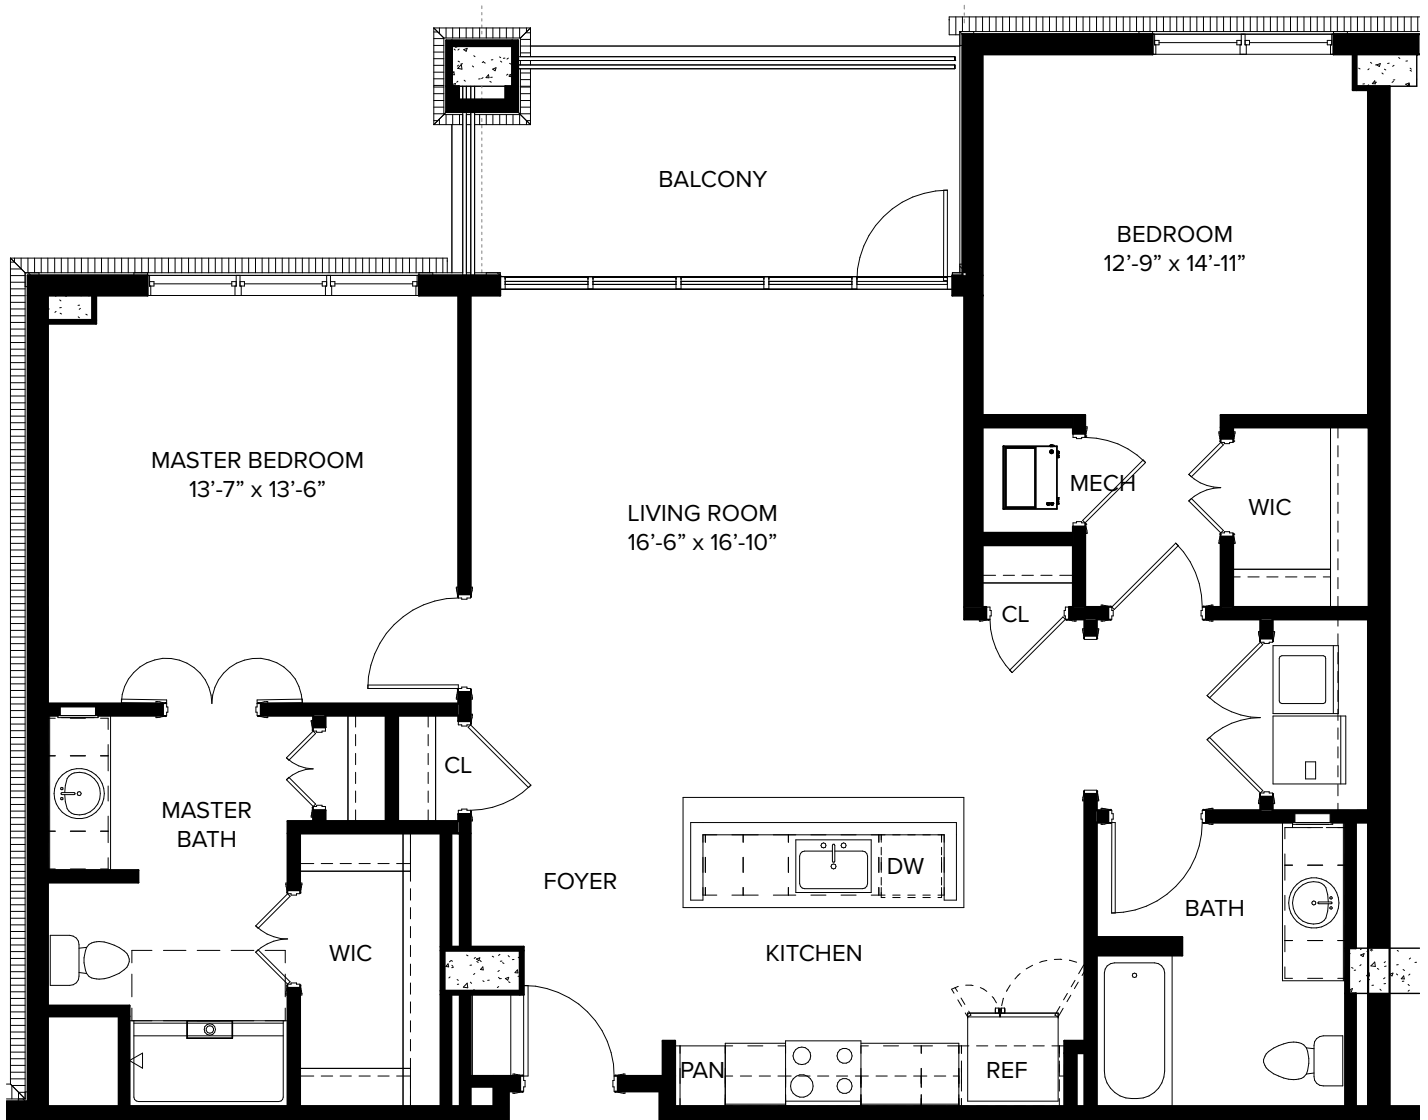

HopeWell *Devereaux*

1,346 sq. ft. — 2 Bedroom + 2 Bath

*Slight variations in floor plans may exist. Not drawn to scale.

STILL HOPES

Contact us! Call (803) 739-5040 or visit stillhopes.org.

HopeWell Devereaux

1,346 sq. ft. — 2 Bedroom + 2 Bath

*Slight variations in floor plans may exist. Not drawn to scale.

STILL HOPES

Contact us! Call (803) 739-5040 or visit stillhopes.org.