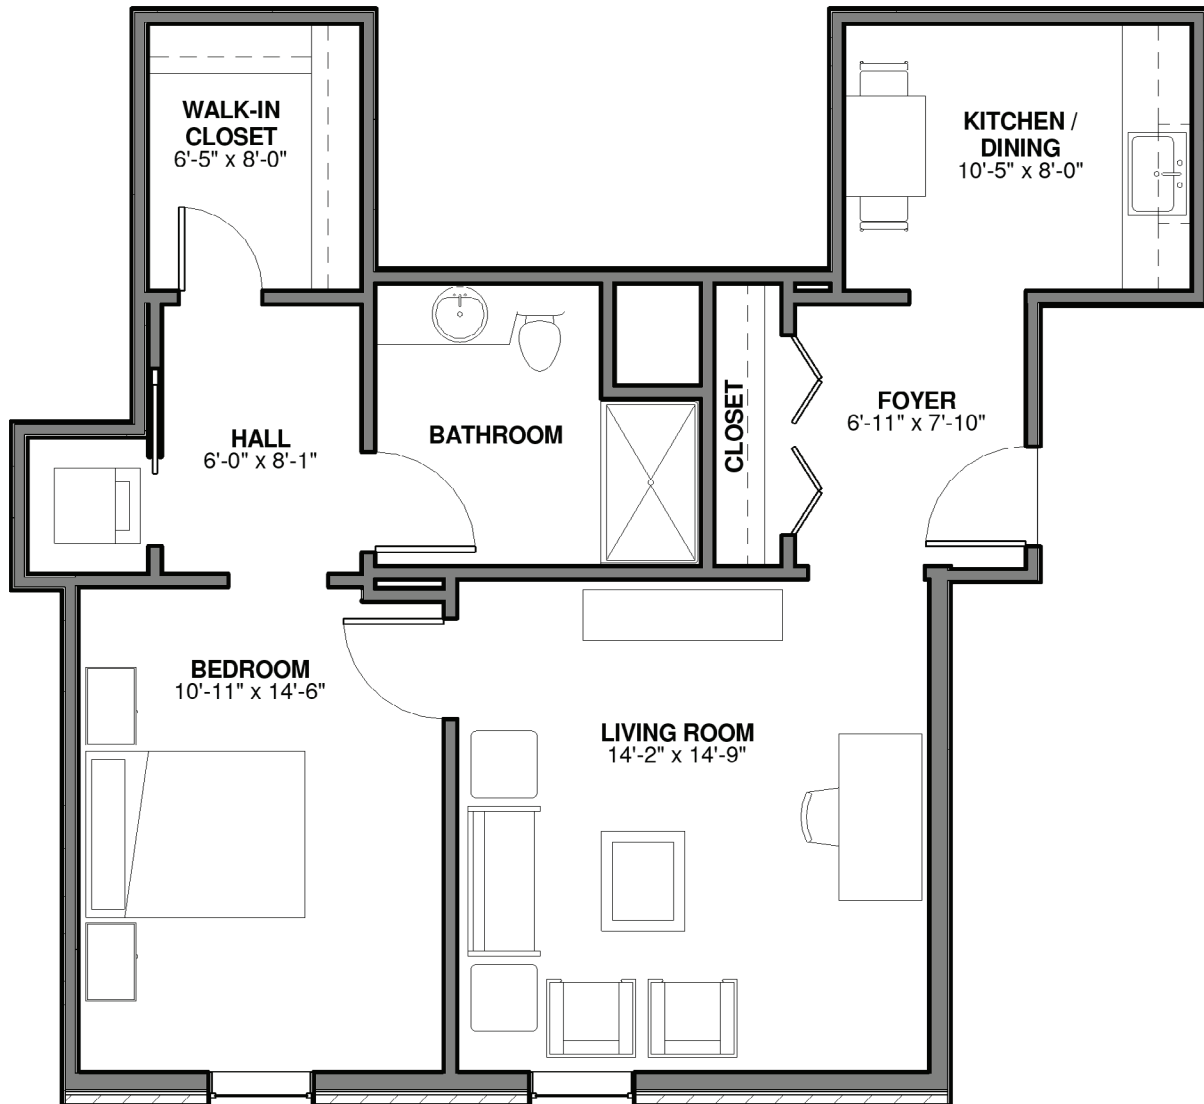

STILL HOPES

Wellford Concierge Suite

749 sq. ft. — One Bedroom + One Bath

**Slight variations in floor plans may exist.
Not drawn to scale.*

Contact us! Call (803) 739-5040 or visit stillhopes.org.

STILL HOPES

Wellford Concierge Suite

749 sq. ft. — One Bedroom + One Bath

**Slight variations in floor plans may exist.
Not drawn to scale.*

Contact us! Call (803) 739-5040 or visit stillhopes.org.