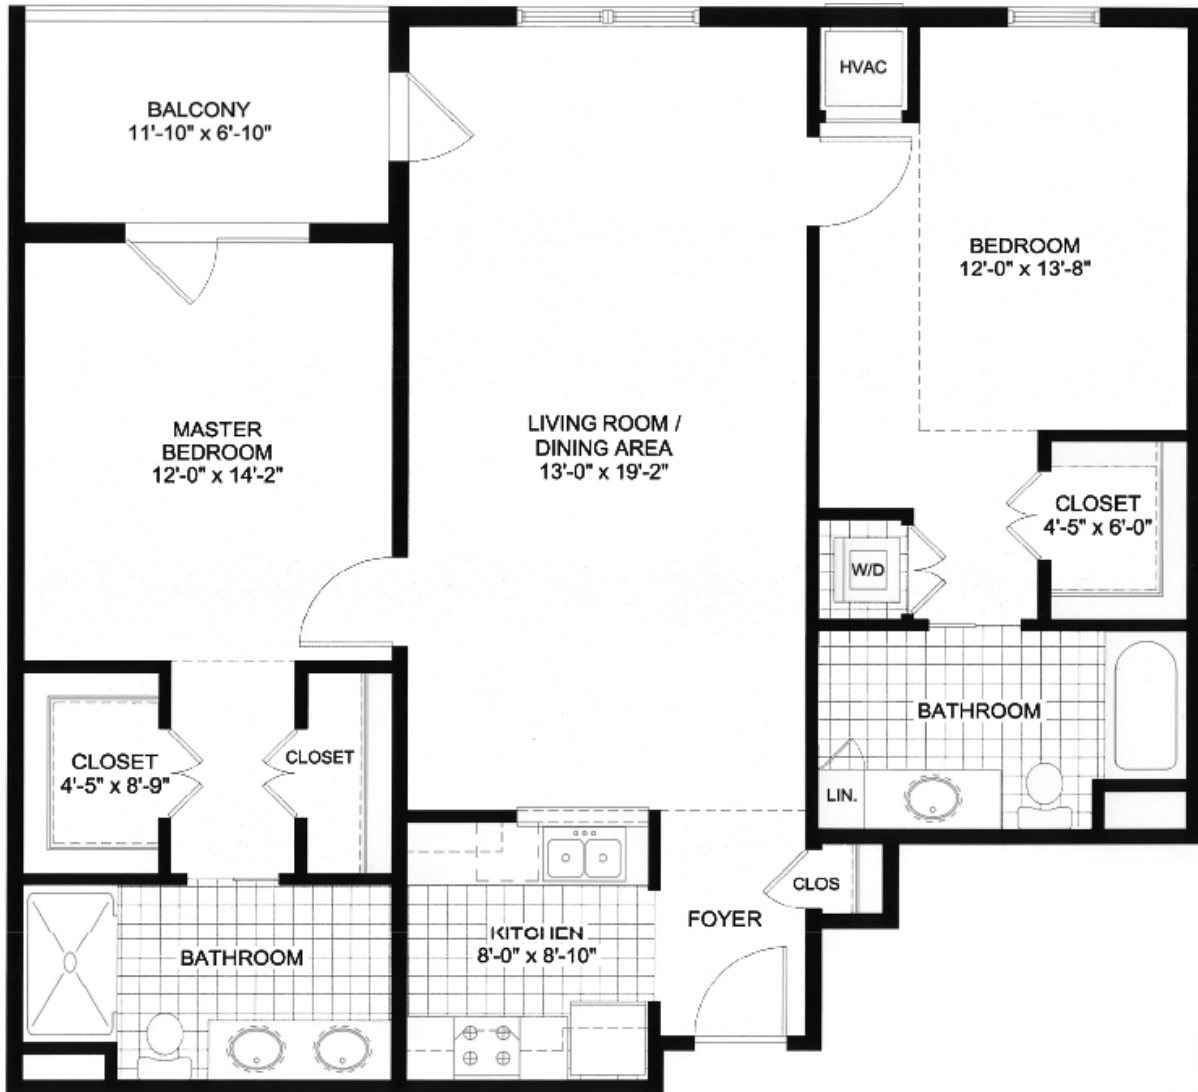

STILL HOPES

Newberry Apartment

1175 sq. ft. — Two Bedroom + Two Bath

**Slight variations in floor plans may exist.
Not drawn to scale.*

Contact us! Call (803) 739-5040 or visit stillhopes.org.

STILL HOPES

Newberry Apartment

1175 sq. ft. — Two Bedroom + Two Bath

**Slight variations in floor plans may exist.
Not drawn to scale.*

Contact us! Call (803) 739-5040 or visit stillhopes.org.