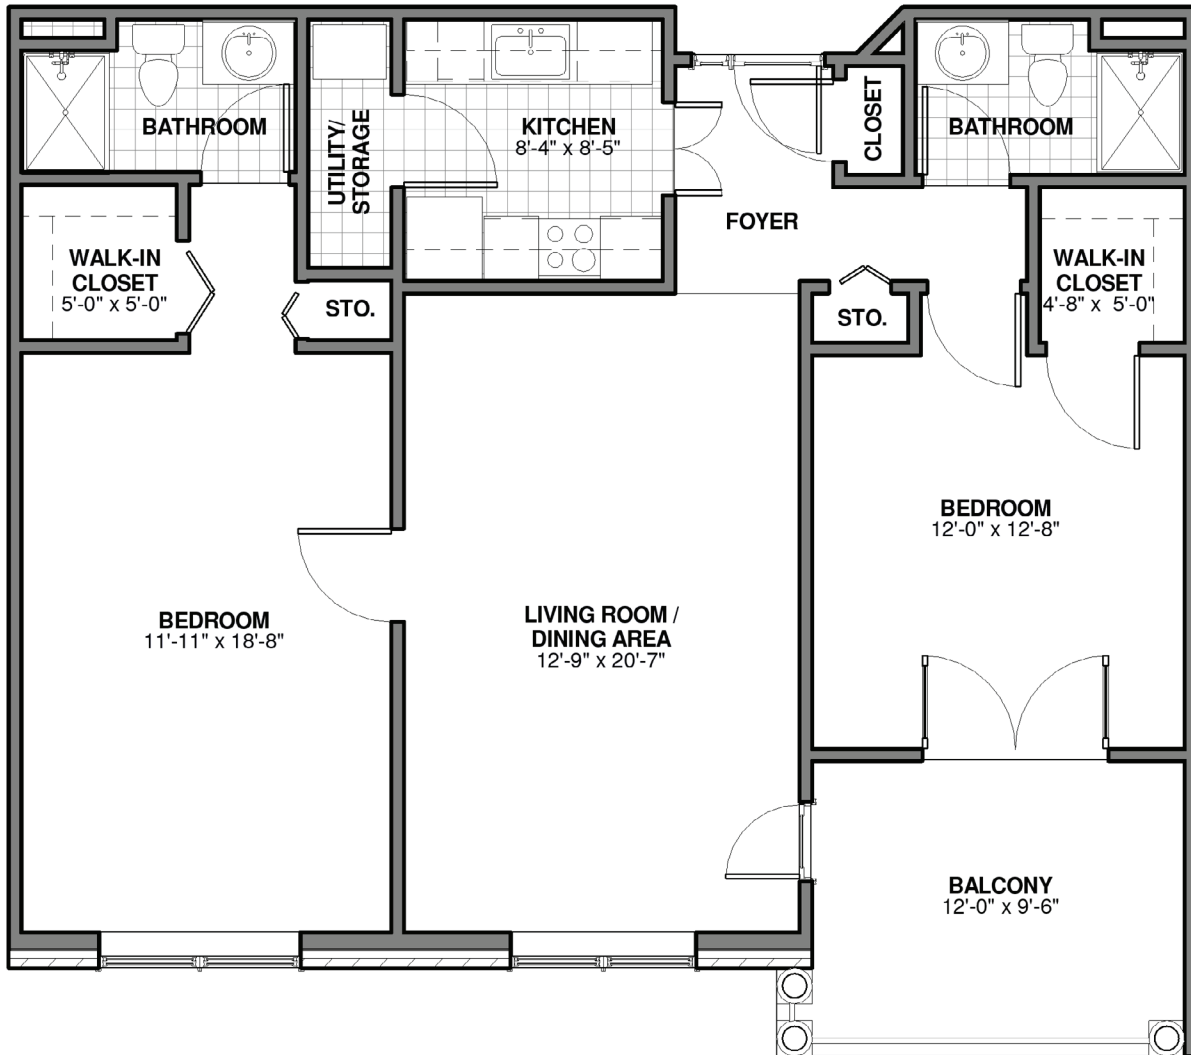

# McDowell Two Bedroom *Apartment*

1013 sq. ft. — Two Bedroom + Two Bath

*\*Slight variations in floor plans may exist.  
Not drawn to scale.*

*Contact us!* Call (803) 739-5040 or visit [stillhopes.org](http://stillhopes.org).