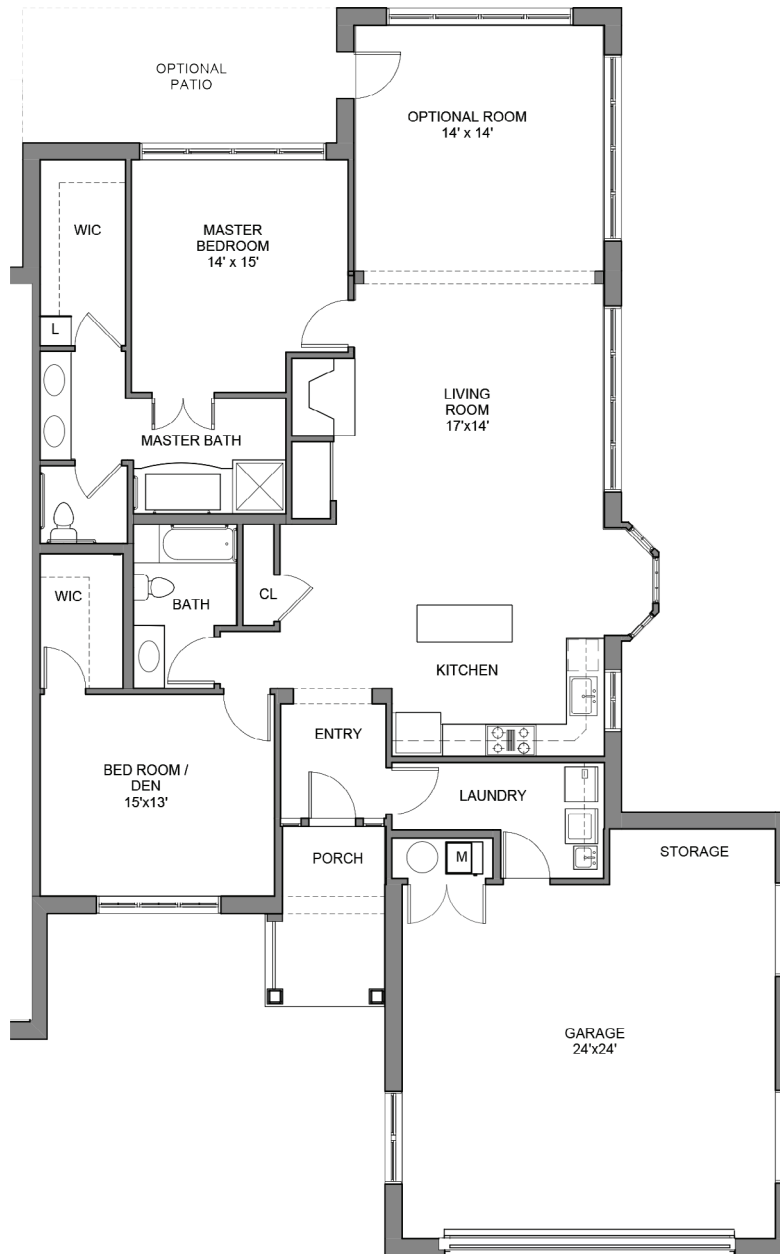

## Jasmine Cottage

1851 sq. ft. — Two Bedroom + Two Bath

*\*Slight variations in floor plans may exist.  
Not drawn to scale.*

*Contact us!* Call (803) 739-5040 or visit [stillhopes.org](http://stillhopes.org).

# Jasmine Cottage

1851 sq. ft. — Two Bedroom + Two Bath

*\*Slight variations in floor plans may exist.  
Not drawn to scale.*

*Contact us!* Call (803) 739-5040 or visit [stillhopes.org](http://stillhopes.org).