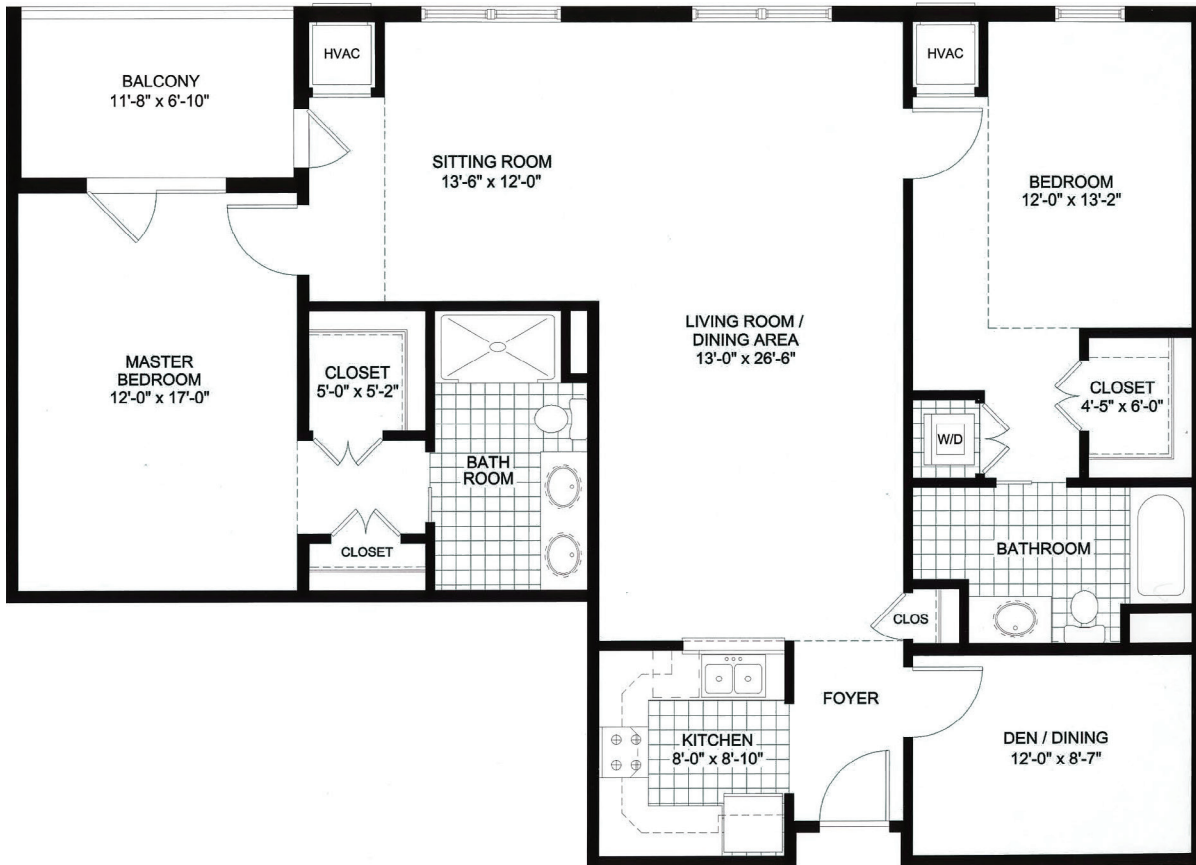

STILL HOPES

Chesterfield *Apartment*

1440 sq. ft. — Two Bedroom + Two Bath

**Slight variations in floor plans may exist.
Not drawn to scale.*

Contact us! Call (803) 739-5040 or visit stillhopes.org.

STILL HOPES

Chesterfield *Apartment*

1440 sq. ft. — Two Bedroom + Two Bath

**Slight variations in floor plans may exist.
Not drawn to scale.*

Contact us! Call (803) 739-5040 or visit stillhopes.org.