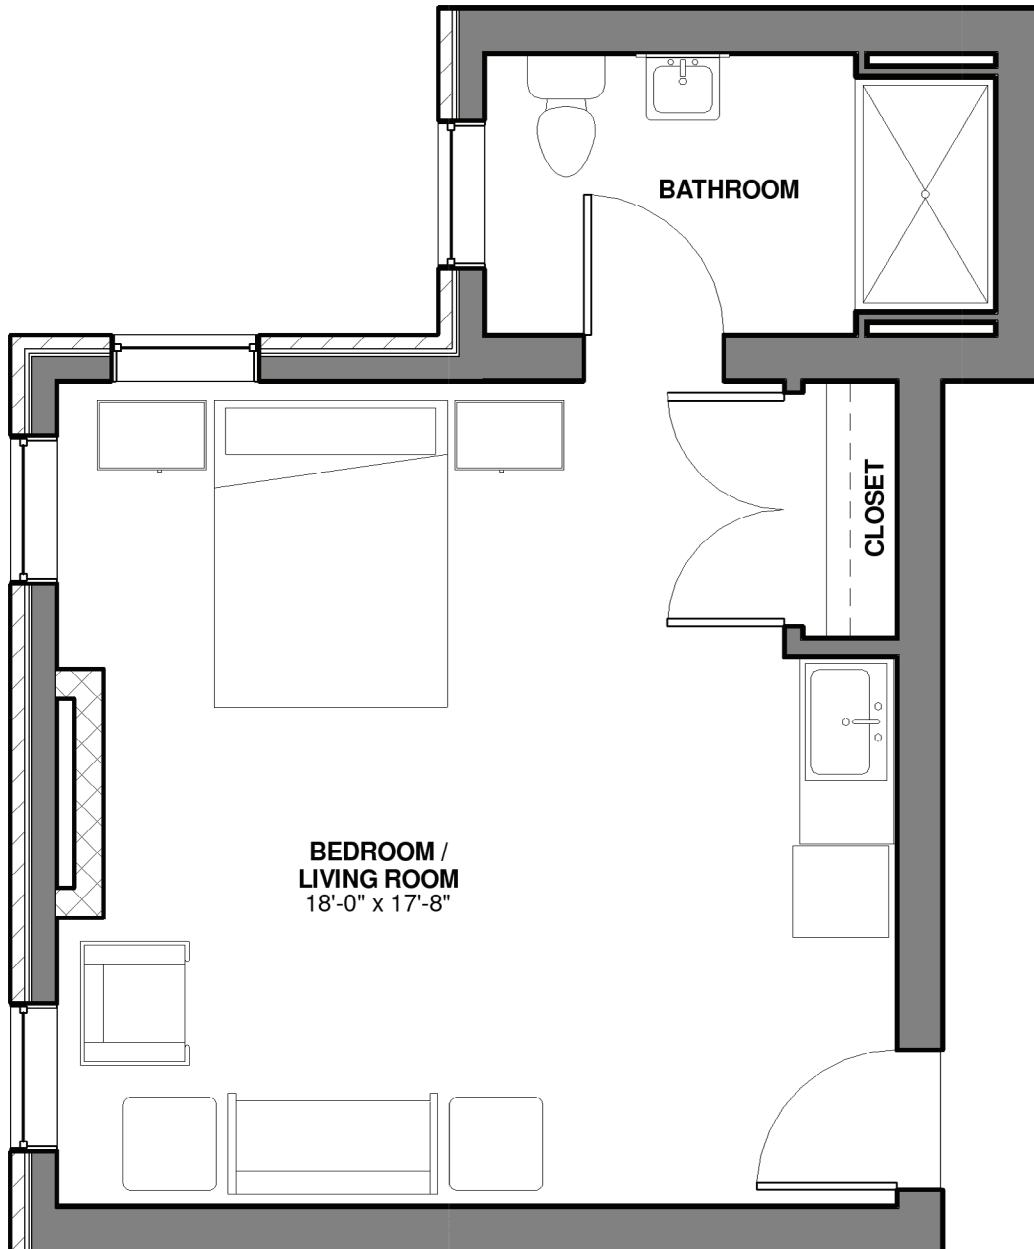

## Carlisle Concierge Suite

396 sq. ft. — One Bedroom + One Bath

*\*Slight variations in floor plans may exist.  
Not drawn to scale.*

*Contact us!* Call (803) 739-5040 or visit [stillhopes.org](http://stillhopes.org).